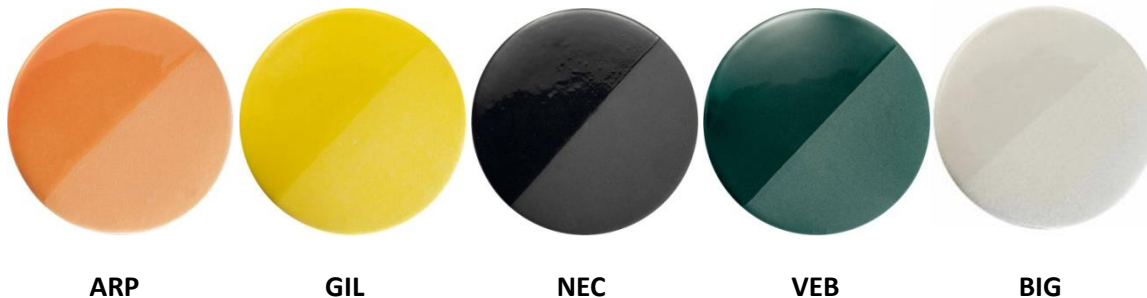

CODE	C2542
COLLECTION	DECO'
DATE	29/09/23
REV.	01

SCHEDA TECNICA | DATA SHEET

MADE IN ITALY

**FINITURE DISPONIBILI | AVAILABLE FINISHES**

**Ferroluce Srl**

*Production Department* : Z.I. - via Armentaressa, 10 - Zip code: 34076 Romans d'Isonzo - Gorizia - ITALIA