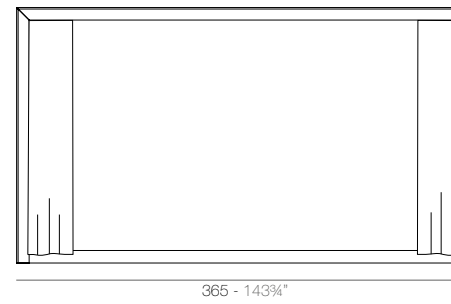

VELA Cenador M
VELA M Pavilion
ref: 54131F