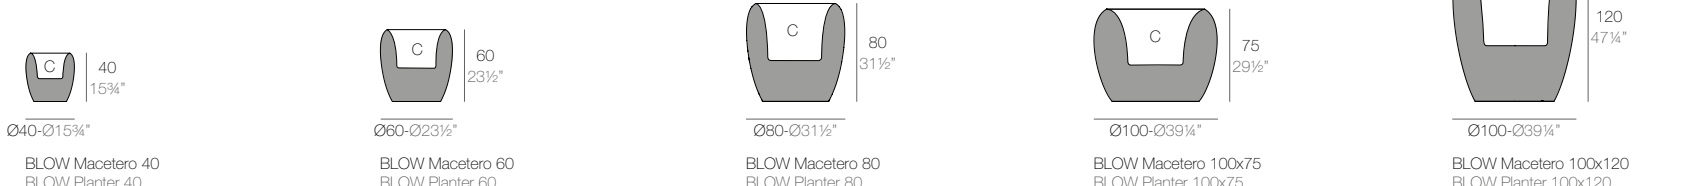

BLOW

BLOW Macetero 40
BLOW Planter 40

BLOW Macetero 60
BLOW Planter 60

BLOW Macetero 80
BLOW Planter 80

BLOW Macetero 100x75
BLOW Planter 100x75

BLOW Macetero 100x120
BLOW Planter 100x120

	Gal L	C= (d x d') x h in C= (d x d') x h cm	Basic Basic	Self-watering Autorriego	Lacquered Lacado	White Led Cab. Led Blanco Cab.	RGBW Led Cab. Led RGBW Cab.	RGBW Led Batt. Led RGBW Bat.	RGBW Led DMX Cab. Led RGBW DMX Cab.	RGBW Led DMX Batt. Led RGBW DMX Bat.
Planter Ø40 - Macetero Ø40	2'64 - 10	Ø12 1/2" x 8 1/4" - Ø32 x 21	55017A	55017R	55017F	55017W	55017L	55017Y	55017D	55017DY
Planter Ø60 - Macetero Ø60	7'4 - 28	Ø19" x 12 1/2" - Ø48 x 32	55018A	55018R	55018F	55018W	55018L	55018Y	55018D	55018DY
Planter Ø80 - Macetero Ø80	18 - 68	Ø25 1/4" x 18" - Ø64 x 46	55019A	55019R	55019F	55019W	55019L	55019Y	55019D	55019DY
Planter Ø100x75 - Macetero Ø100x75	35'7 - 135	Ø31 1/2" x 18" - Ø80 x 46	55020A	55020R	55020F	55020W	55020L	55020Y	55020D	55020DY
Planter Ø100x120 - Macetero Ø100x120	28'3 - 104	Ø30 3/4" x 21 3/4" - Ø78 x 55	55021A	55021R	55021F	55021W	55021L	55021Y	55021D	55021DY

PAL

	Gal L	C= Ø d x h in C= Ø d x h cm	Basic Basic	Lacquered Lacado	White Led Cab. Led Blanco Cab.	RGBW Led Cab. Led RGBW Cab.	RGBW Led Batt. Led RGBW Bat.	RGBW Led DMX Cab. Led RGBW DMX Cab.	RGBW Led DMX Batt. Led RGBW DMX Bat.
Planter - Macetera	2 3/4 - 10	Ø8 3/4" x 8 3/4" - Ø22 x 22	51003	51003F	51003W	51003L	51003Y	51003D	51003DY