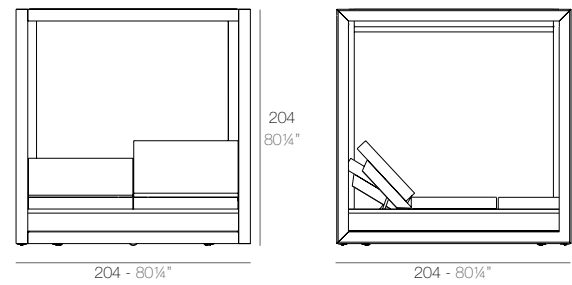

CANOPIES & PAVILIONS PÉRGOLAS Y CENADORES

VELA

VELA Pérgola con estor (daybed no incluido)
VELA Canopy with blind (daybed not included)
ref: 54115F

VELA Pérgola con cortinas (daybed no incluido)
VELA Canopy with curtain (daybed not included)
ref: 54183F