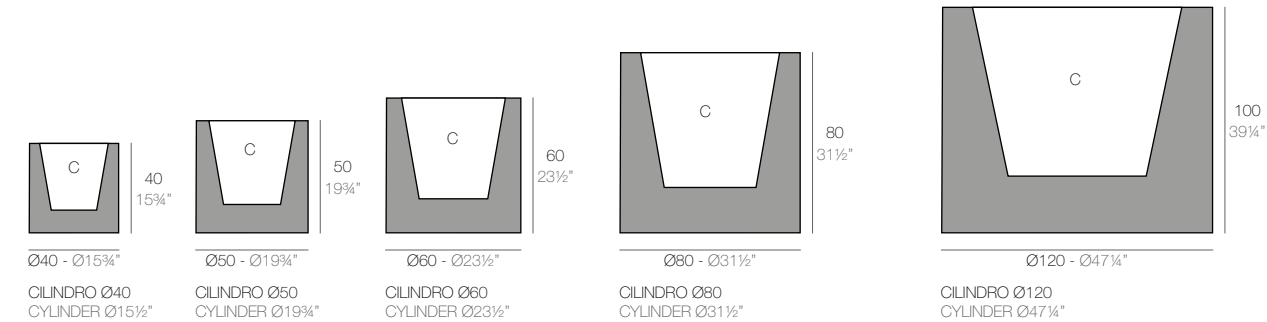

CILINDRO

CILINDRO Ø40 CYLINDER Ø15 3/4\"/>

	Gal L	C= Ø x h in C= Ø x h cm	Basic Basic	Self-watering Autoriego	Lacquered Lacado	White Led Cab. Led Blanco Cab.	RGBW Led Cab. Led RGBW Cab.	RGBW Led Batt. Led RGBW Bat.	RGBW Led DMX Cab. Led RGBW DMX Cab.	RGBW Led DMX Batt. Led RGBW DMX Bat.
Cylinder Ø15 3/4\"/>										
Cylinder Ø19 3/4\"/>										
Cylinder Ø23 1/2\"/>										
Cylinder Ø31 1/2\"/>										
Cylinder Ø47 1/4\"/>