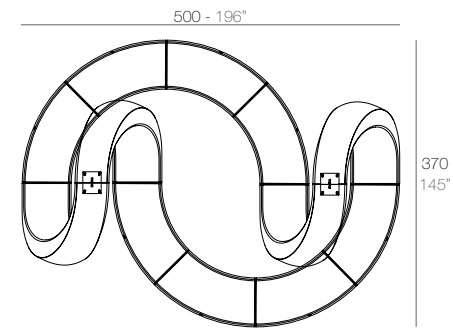

2 x 60007 AND - AND
8 x 60006 AND Banco - AND Bench