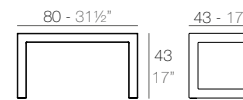

FRAME

FRAME Banco
FRAME Bench

	Basic Basic	Lacquered Lacado	Cushion Acolchado
Bench Banco	54087	54087F	54087CO