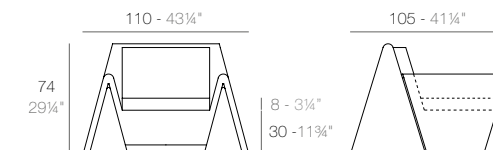

REST

REST Butaca
REST Lounge Chair

	Basic Basic	Lacquered Lacado	White Led Cab. Led Blanco Cab.	RGBW Led Cab. Led RGBW Cab.	RGBW Led DMX Cab. Led RGBW DMX Cab.	RGBW Led Batt. Led RGBW Bat.	RGBW Led DMX Batt. Led RGBW DMX Batt.
Lounge Chair - Butaca	53001	53001F	53001W	53001L	53001D	53001Y	53001DY