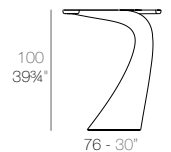

WING

WING Mesa Alta
WING Bar Table

	Basic Basic	Lacquered Lacado	White Led Cab. Led Blanco Cab.	RGBW Led Cab. Led RGBW Cab.	RGBW Led Batt. Led RGBW Bat.	RGBW Led DMX Cab. Led RGBW DMX Cab.	RGBW Led DMX Batt. Led RGBW DMX Bat.
Bar Table Mesa Alta	53032	53032F	53032W	53032L	53032Y	53032D	53032DY