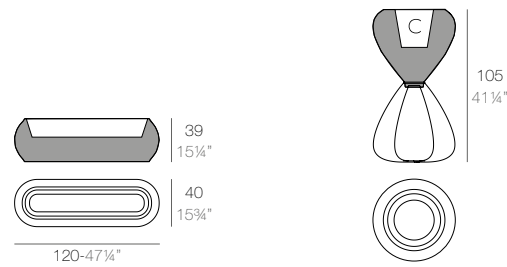

KANNELONI & SPAGUETTI

KANNELONI Macetero
KANNELONI Planter

SPAGUETTI Macetero
SPAGUETTI Planter

	Gal L	C= d x d' in C= d x d' cm	Basic Basic	Self-watering Autorriego	Lacquered Lacado	White Led Cab. Led Blanco Cab.	RGBW Led Cab. Led RGBW Cab.	RGBW Led Batt. Led RGBW Bat.	RGBW Led DMX Cab. Led RGBW DMX Cab.	RGBW Led DMX Batt. Led RGBW DMX Bat.
KANNELONI	13 - 50	39 1/4" x 9 1/2" x 10 3/4" 100 x 24 x 27	51024A	51024R	51024F	51024W	51024L	51024Y	51024D	51024DY
SPAGUETTI	5 1/2 - 20	Ø15" x 9 1/2" Ø38 x 24	51022A	51022R	51022F	51022W	51022L	51022Y	51022D	51022DY