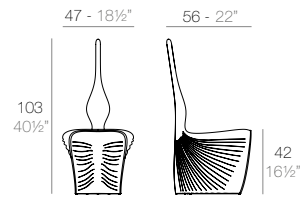

BIOPHILIA

BIOPHILIA Silla
BIOPHILIA Chair

Basic	Lacquered	Cushion
Basic	Lacado	Acolchado
59001	59001F	59001CO