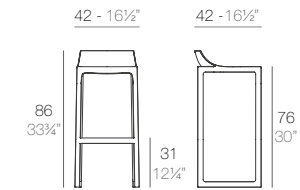

WALL STREET

WALL STREET Taburete Alto
WALL STREET Bar Stool

	Basic	Lacquered
	Basic	Lacado
Bar Stool Taburete Alto	65017	65017F