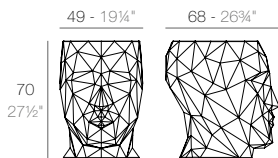

ADAN

ADAN Mesa
ADAN Table

	Basic Basic	Lacquered Lacado	White Led Cab. Led Blanco Cab.	RGBW Led Cab. Led RGBW Cab.	RGBW Led DMX Cab. Led RGBW DMX Cab.	RGBW Led Batt. Led RGBW Bat.	RGBW Led DMX Batt. Led RGBW DMX Bat.
Table Mesa	49062	49062F	49062W	49062L	49062D	49062D	49062DY