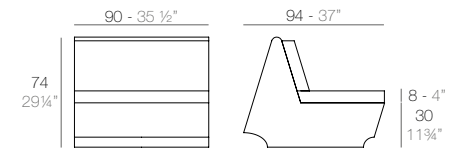

REST Sofá Módulo Central
REST Sectional Sofa Armless