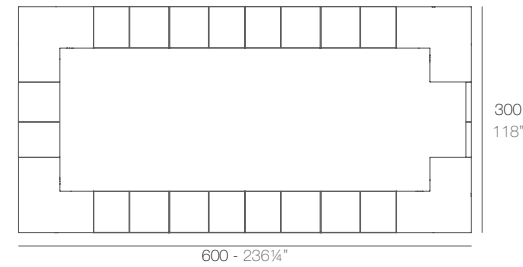

4 x 54082 Barra - Double counter
1 x 54081 Barra 100 - Single counter
4 x 54083 Barra esquina - Corner counter
1 x 54084 Puerta barra (con bisagra) - Counter door (with hinge)

LAMPS LÁMPARAS

ULM