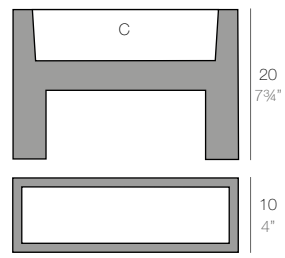

30 - 11¾"
MURO NANO 30 x 10 x 20 cm
WALL NANO 11¾" x 4" x 7¾"

	Gal L	C = d x h in C = d x h cm	Nano Nano	Nano Lacquered Lacado Nano	Nano Led Nano Led
Wall Nano 9½"x3¼"x6¼" - Muro Nano 24x8x16 cm	0'2 - 0'8	8½" x 2½" x 2½" - 22 x 6 x 7	42608A	42608F	42608W
Wall Nano 11¾"x4"x7¾" - Muro Nano 30x10x20 cm	0'4 - 1'5	11" x 3¼" x 3¼" - 28 x 8 x 8	42610A	42610F	42610W