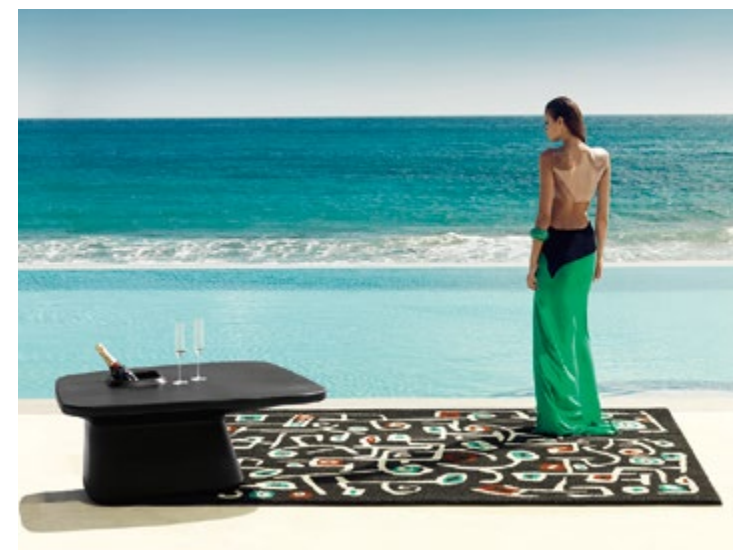

LAMP - by Javier Mariscal

BLANCA

LAMP - by Javier Mariscal

AZULEJO
OUTDOOR RUG
by Javier Mariscal

ZEBRA
OUTDOOR RUG
by Javier Mariscal

LAS FLORES DE KLEE
OUTDOOR RUG
by Javier Mariscal

Harry & Camila

Since 2002