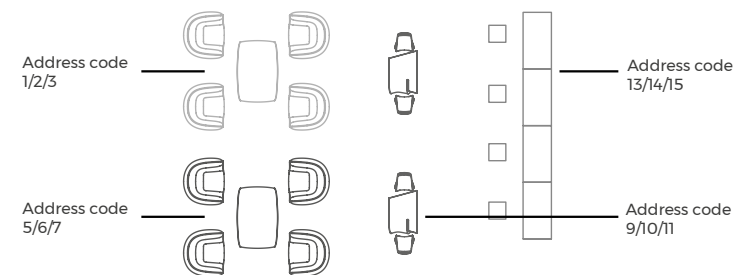

2* Example of DMX Wireless Professional Customized Configuration