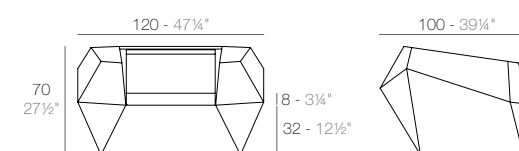

FAZ

FAZ Butaca
FAZ Lounge Chair

	Basic Basic	Lacquered Lacado	White Led Cab. Led Blanco Cab.	RGBW Led Cab. Led RGBW Cab.	RGBW Led DMX Cab. Led RGBW DMX Cab.	RGBW Led Batt. Led RGBW Bat.	RGBW Led DMX Batt. Led RGBW DMX Batt.
Lounge Chair - Butaca	54001	54001F	54001W	54001L	54001D	54001Y	54001DY