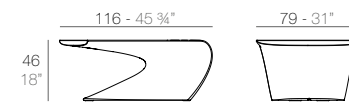

WING

WING Mesa Baja
WING Low Table

	Basic Basic	Lacquered Lacado	White Led Cab. Led Blanco Cab.	RGBW Led Cab. Led RGBW Cab.	RGBW Led DMX Cab. Led RGBW DMX Cab.	RGBW Led Batt. Led RGBW Bat.	RGBW Led DMX Batt. Led RGBW DMX Batt.
Low Table Mesa Baja	53035	53035F	53035W	53035L	53035D	53035Y	53035DY