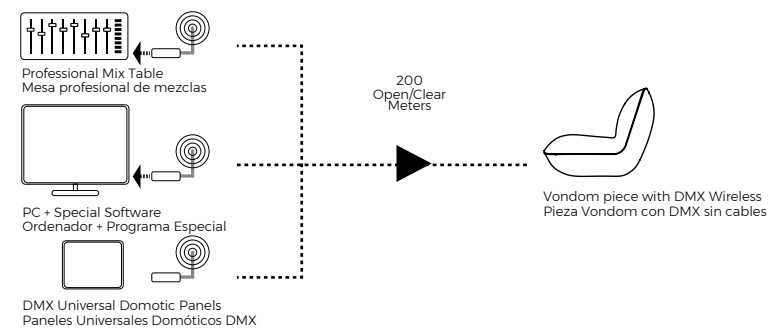

1* DMX Wireless Standard Configuration

Preset three separate Family products: POTS, LAMPS & FURNITURE.

2* DMX Wireless Customized Configuration

You can send us your customized special environment that you want to control independently and we will set it up.