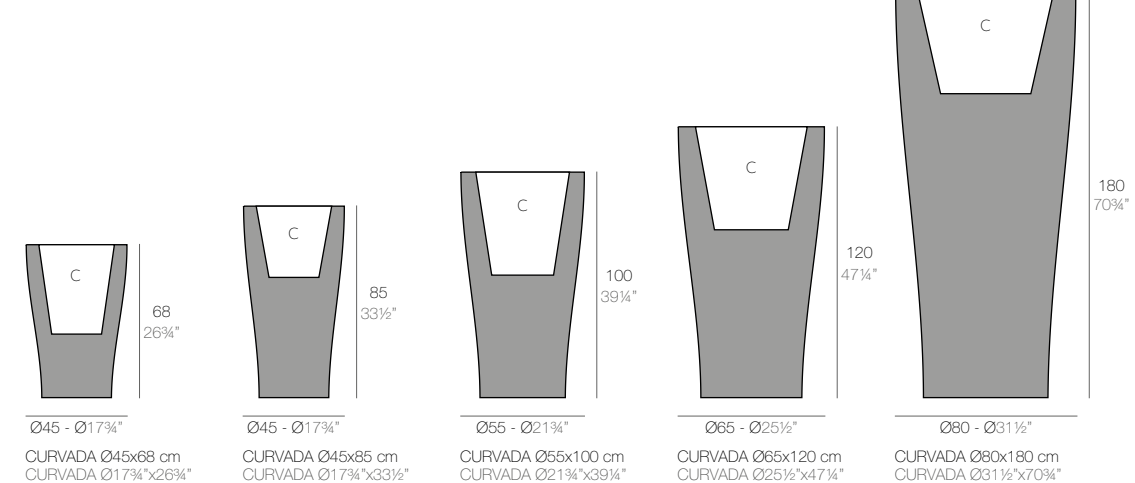

CURVADA

	Gal L	C= Ø x h in C= Ø x h cm	Basic Basic	Self-watering Autorriego	Lacquered Lacado	White Led Cab. Led Blanco Cab.	RGBW Led Cab. Led RGBW Cab.	RGBW Led Batt. Led RGBW Bat.	RGBW Led DMX Cab. Led RGBW DMX Cab.	RGBW Led DMX Batt. Led RGBW DMX Bat.
Curvada Ø17 3/4"x26 3/4" - Curvada Ø45x68 cm	8 - 30	Ø33 1/2" x 15 3/4" - Ø34 x 40	42145A	42145R	42145RF	42145W	42145L	42145Y	42145D	42145DY
Curvada Ø17 3/4"x33 1/2" - Curvada Ø45x85 cm	6 1/2 - 25	Ø33 1/2" x 12 1/2" - Ø34 x 32	42146A	42146R	42146RF	42146W	42146L	42146Y	42146D	42146DY
Curvada Ø21 3/4"x39 1/4" - Curvada Ø55x100 cm	14 1/2 - 55	Ø16 1/2" x 18" - Ø42 x 46	42155A	42155R	42155RF	42155W	42155L	42155Y	42155D	42155DY
Curvada Ø25 1/2"x47 1/4" - Curvada Ø65x120 cm	17 - 65	Ø19 3/4" x 18" - Ø50 x 46	42165A	42165R	42165RF	42165W	42165L	42165Y	42165D	42165DY
Curvada Ø31 1/2"x70 3/4" - Curvada Ø80x180 cm	29 - 110	Ø24" x 18" - Ø61 x 46	42180A	42180R	42180RF	42180W	42180L	42180Y	42180D	42180DY