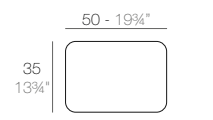

SUAVE Cojín 35x50cm
SUAVE Pillow 35x50cm
ref. 67004

SUAVE Cojín 50x50cm
SUAVE Pillow 50x50cm
ref. 67005

SUAVE Puff Ø45x40cm
SUAVE Ottoman Ø45x40cm
ref. 67006

SUAVE Puff Ø65x40cm
SUAVE Ottoman Ø65x40cm
ref. 67007