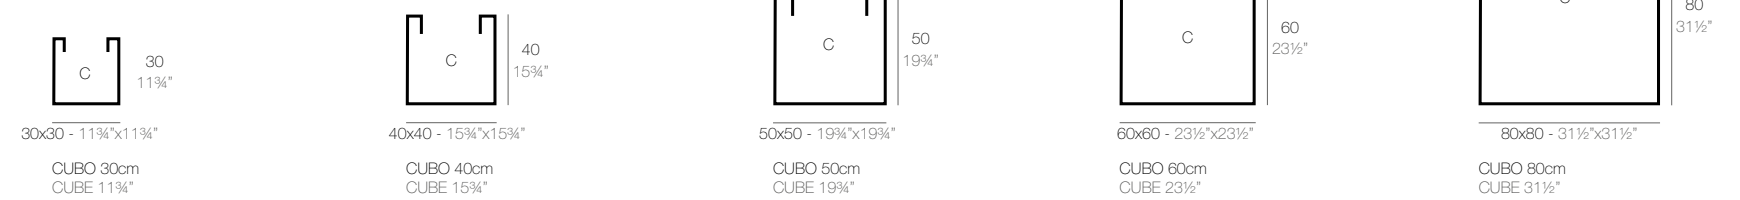

Gal L	C= (d x d) x h in C= (d x d) x h cm	Simple Simple	Simple Lacquered Lacado Simple
Cube 11 3/4" x 11 3/4" x 11 3/4" - Cubo 30 x 30 x 30 cm	7 - 26	9 1/2" x 11 3/4" - 24 x 30	41330	41330F
Cube 15 3/4" x 15 3/4" x 15 3/4" - Cubo 40 x 40 x 40 cm	16 1/2 - 62	12 1/2" x 15 3/4" - 32 x 40	41340	41340F
Cube 19 3/4" x 19 3/4" x 19 3/4" - Cubo 50 x 50 x 50 cm	33 - 125	15 3/4" x 19 3/4" - 40 x 50	41350	41350F
Cube 23 1/2" x 23 1/2" x 23 1/2" - Cubo 60 x 60 x 60 cm	56 - 121	18" x 18" - 48 x 60	41360	41360F
Cube 31 1/2" x 31 1/2" x 31 1/2" - Cubo 80 x 80 x 80 cm	134 - 510	25 1/2" x 31 1/2" - 64 x 80	41380	41380F