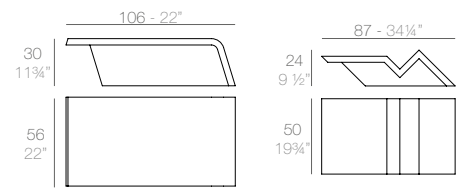

REST

REST Mesa Baja
REST Low Table

REST Mesa Tumbona
REST Sun Chaise Table

	Basic Basic	Lacquered Lacado	White Led Cab. Led Blanco Cab.	RGBW Led Cab. Led RGBW Cab.	RGBW Led DMX Cab. Led RGBW DMX Cab.	RGBW Led Batt. Led RGBW Bat.	RGBW Led DMX Batt. Led RGBW DMX Bat.
Low Table Mesa Baja	53007	53007F	53007W	53007L	53007D	53007Y	53007DY
Sun Chaise Table Mesa Tumbona	53009	53009F	53009W	53009L	53009D	53009Y	53009DY