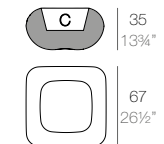

PILLOW

PILLOW Maceta
PILLOW Planter

	Gal L	C= d x d' in - C= d x d' cm	Basic Basic	Self-watering Autorriego	Lacquered Lacado	White Led Cab. Led Blanco Cab.	RGBW Led Cab. Led RGBW Cab.	RGBW Led Batt. Led RGBW Bat.	RGBW Led DMX Cab. Led RGBW DMX Cab.	RGBW Led DMX Batt. Led RGBW DMX Bat.
Planter - Maceta	6 1/2 - 24	8 1/4" x 9 1/2" - 21 x 24	55004	55004R	55004F	55004W	55004L	55004Y	55004D	55004DY