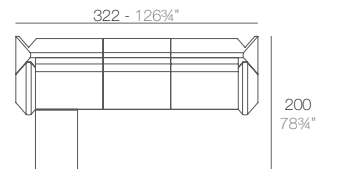

1 x 53004 Módulo Central - Sectional Sofa Armless