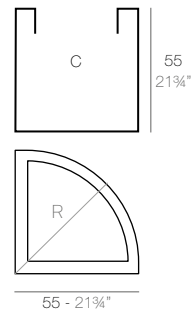

ANGULAR

ANGULAR 55 x 55 cm
ANGULAR 21 3/4" x 21 3/4"

	Gal L	C= d x h in C= d x h cm	Simple Simple	Simple Lacquered Lacado Simple
Angular 21 3/4" x 15 1/4" x 21 3/4" - Angular 55 x 39 x 55 cm	18 1/2 - 70	23 3/2" x 21 3/4" - 60 x 55	41070	41070F