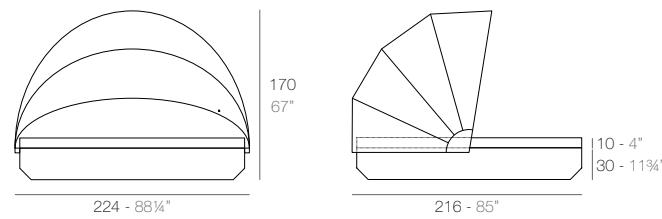

VELA Daybed basic redondo con parasol plegable. Giro 360°. VELA Daybed round basic with folding sunroof. Rotation 360°.