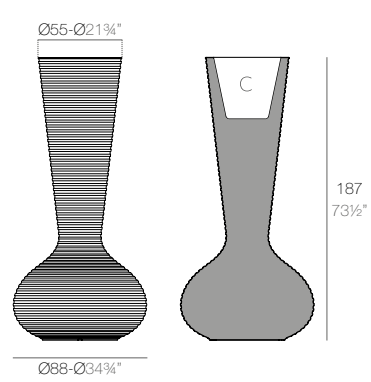

BLOOM

BLOOM Maceta
BLOOM Planter

	Gal L	C=Ø x h in C=Ø x h cm	Basic Basic	Self-watering Autorriego	Lacquered Lacado	White Led Cab. Led Blanco Cab.	RGBW Led Cab. Led RGBW Cab.	RGBW Led Batt. Led RGBW Bat.	RGBW Led DMX Cab. Led RGBW DMX Cab.	RGBW Led DMX Batt. Led RGBW DMX Bat.
Planter Maceta	2 1/4 10	Ø17 1/4" x 15 3/4" Ø44 x 40	56019A	56019R	56019F	56019W	56019L	56019Y	56019D	56019DY