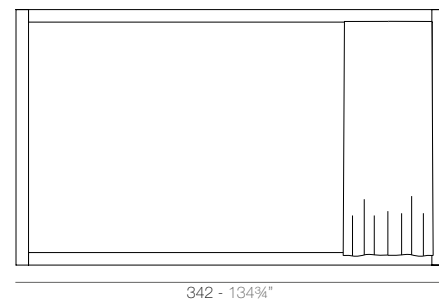

CANOPIES & PAVILIONS PÉRGOLAS Y CENADORES

VELA

COUNTERS BARRAS

FIESTA

	Basic Basic	Lacquered Lacado	White Led Cab. Led Blanco Cab.	RGBW Led Cab. Led RGBW Cab.	RGBW Led Batt. Led RGBW Bat.	RGBW Led DMX Cab. Led RGBW DMX Cab.	RGBW Led DMX Batt. Led RGBW DMX Bat.
120 Counter 120 Barra	56023	56023F	56023W	56023L	56023Y	56023D	56023DY
180 Counter 180 Barra	56001	56001F	56001W	56001L	56001Y	56001D	56001DY
Curved counter Barra curva	56002	56002F	56002W	56002L	56002Y	56002D	56002DY

	2-HPL Flat shelf set Set 2 estantes HPL	Counter top - stainless steel Cobre barra inox.	8-Wheel set with lock set Set 8 ruedas con bloqueo	Bluetooth sound system pack 200W Bluetooth sound system pack 200W
Optional Opcional	56023E	56023X	56023B	56099
	56001E	56001X	56001B	56099
	56002E	56002X	56002B	56099

COMBINATION OPTIONS - POSIBLES COMBINACIONES