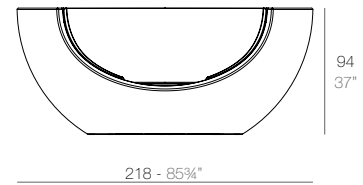

ULM MOON

MOON Daybed
MOON Daybed

	Basic Basic	Lacquered Lacado	White Led Cab. Led Blanco Cab.	RGBW Led Cab. Led RGBW Cab.	RGBW Led Batt. Led RGBW Bat.	RGBW Led DMX Cab. Led RGBW DMX Cab.	RGBW Led DMX Batt. Led RGBW DMX Bat.
Daybed	54281	54281F	54281W	54281L	54281Y	54281D	54281DY
Daybed with parasol Daybed con parasol	54279	54279F	54279W	54279L	54279Y	54279D	54279DY