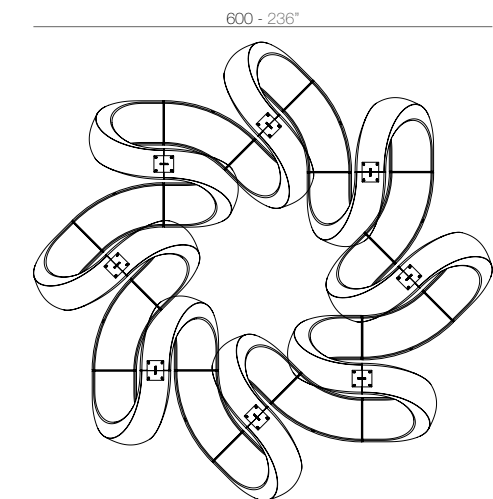

8 x 60007 AND - AND
8 x 60006 AND Banco - AND Bench