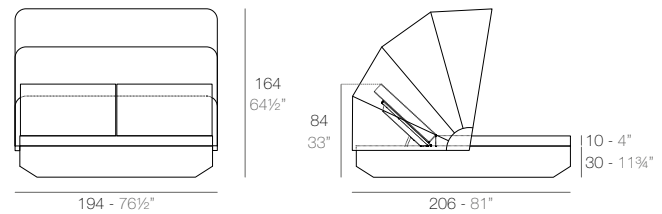

VELA Daybed 2 cabezales reclinables con parasol plegable. Giro 360°. VELA Daybed 2 reclining backrest square with folding sunroof. Rotation 360°.