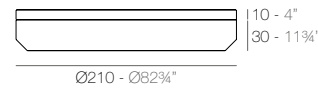

VELA

VELA Daybed basic redondo. Giro 360°. VELA Daybed round basic. Rotation 360°.