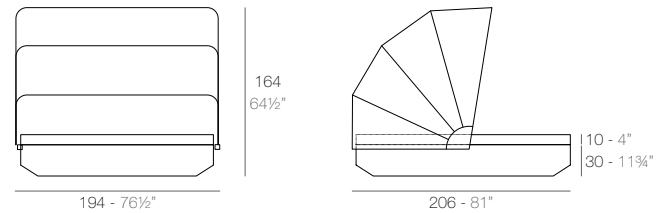

VELA Daybed basic cuadrado con parasol plegable. Giro 360°. VELA Daybed basic square with folding sunroof. Rotation 360°.