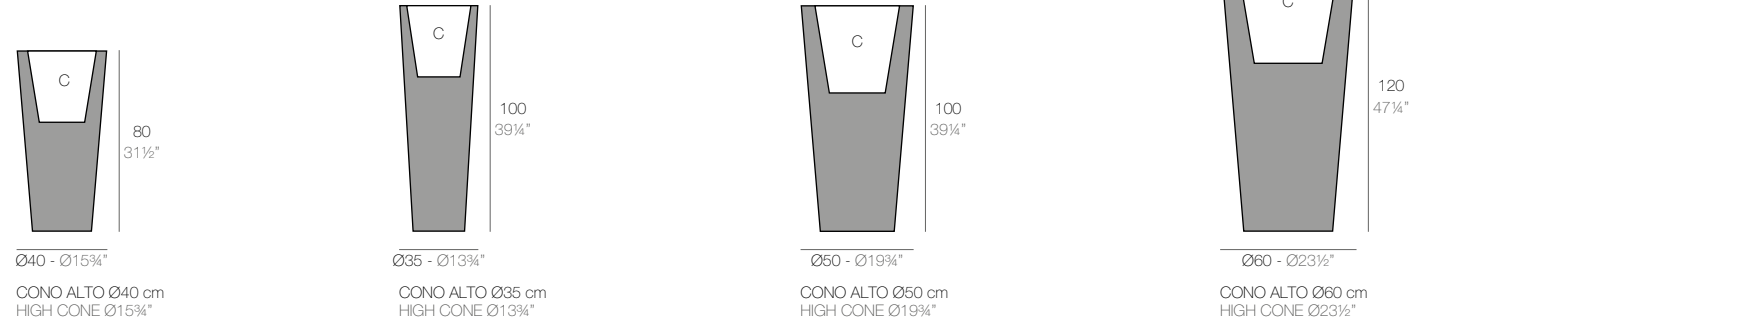

CONO ALTO

CONO ALTO Ø40 cm HIGH CONE Ø15 3/4\"/>

	Gal L	C= Ø x h in C= Ø x h cm	Basic Basic	Self-watering Autoriego	Lacquered Lacado	White Led Cab. Led Blanco Cab.	RGBW Led Cab. Led RGBW Cab.	RGBW Led Batt. Led RGBW Bat.	RGBW Led DMX Cab. Led RGBW DMX Cab.	RGBW Led DMX Batt. Led RGBW DMX Bat.
High Cone Ø15 3/4\"/>										
High Cone Ø19 3/4\"/>										
High Cone Ø23 1/2\"/>										
High Cone Ø27 1/2\"/>