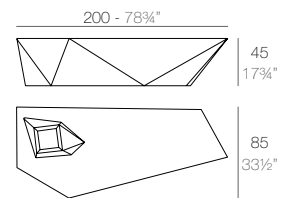

FAZ

FAZ Banco
FAZ Bench

	Basic Basic	Self-watering Autorriego	Lacquered Lacado	White Led Cab. Led Blanco Cab.	RGBW Led Cab. Led RGBW Cab.	RGBW Led Batt. Led RGBW Bat.	RGBW Led DMX Cab. Led RGBW DMX Cab.	RGBW Led DMX Batt. Led RGBW DMX Bat.	Cushion Acolchado	Joining hardware kit for 3 benches Kit unión 3 bancos
Bench Banco	54046	54046R	54046F	54046W	54046L	54046Y	54046D	54046DY	54046CO	54046X