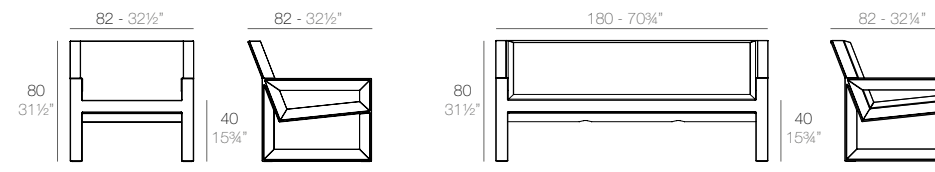

FRAME

FRAME Butaca
FRAME Lounge Chair

FRAME Sofá
FRAME Sofa

	Basic Basic	Lacquered Lacado
Lounge Chair - Butaca	54088	54088F
Sofa - Sofá	54095	54095F

PILLOW

	Basic Basic	Lacquered Lacado	White Led Cab. Led Blanco Cab.	RGBW Led Cab. Led RGBW Cab.	RGBW Led DMX Cab. Led RGBW DMX Cab.	RGBW Led Batt. Led RGBW Bat.	RGBW Led DMX Batt. Led RGBW DMX Batt.
Lounge Chair - Butaca	55001	55001F	55001W	55001L	55001D	55001Y	55001DY