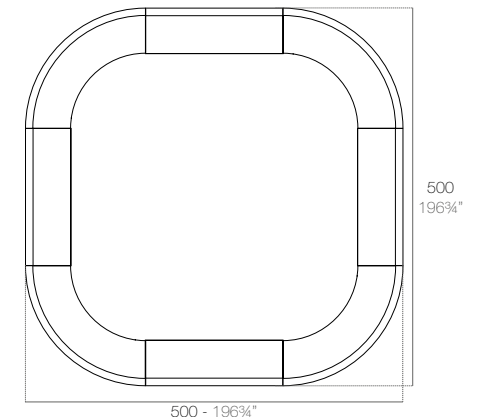

4 x 56001 180 Barra - 180 Counter
4 x 56002 Barra curva - Curved counter