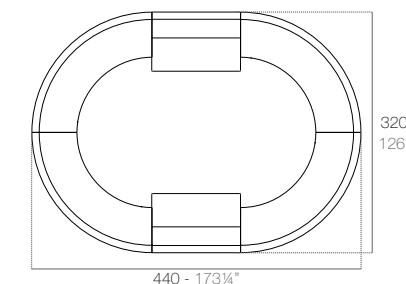

2 x 56023 120 Barra - 120 Counter
4 x 56002 Barra curva - Curved counter