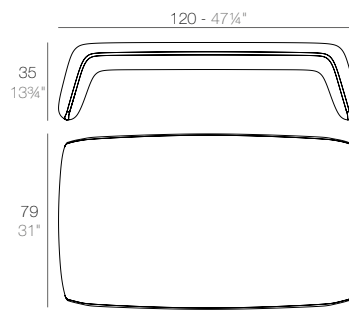

BLOW

BLOW Mesa Baja
BLOW Low Table

	Basic Basic	Lacquered Lacado	White Led Cab. Led Blanco Cab.	RGBW Led Cab. Led RGBW Cab.	RGBW Led DMX Cab. Led RGBW DMX Cab.	RGBW Led Batt. Led RGBW Bat.	RGBW Led DMX Batt. Led RGBW DMX Batt.
Low Table Basic Mesa Baja Basic	55015	-	55015W	55015L	55015D	55015Y	55015DY
Low Table Lacquered Mesa Baja Lacado	-	55015F	55015FW	55015FL	55015FD	55015FY	55015FDY

ULM

	Basic Basic	Lacquered Lacado	White Led Cab. Led Blanco Cab.	RGBW Led Cab. Led RGBW Cab.	RGBW Led DMX Cab. Led RGBW DMX Cab.	RGBW Led Batt. Led RGBW Bat.	RGBW Led DMX Batt. Led RGBW DMX Batt.
Low Table Mesa Baja	54133	54133F	54133W	54133L	54133D	54133Y	54133DY