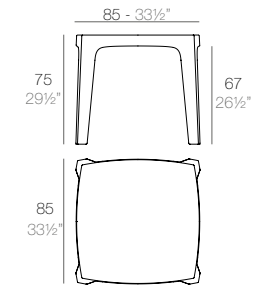

SOLID

SOLID Mesa
SOLID Dining Table
Ref:55025