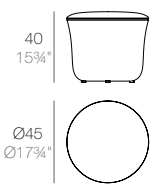

SUAVE Cojín 35x50cm
SUAVE Pillow 35x50cm
ref. 67004

SUAVE Cojín 50x50cm
SUAVE Pillow 50x50cm
ref. 67005

SUAVE Puff Ø45x40cm
SUAVE Ottoman Ø45x40cm
ref. 67006

SUAVE Puff Ø65x40cm
SUAVE Ottoman Ø65x40cm
ref. 67007