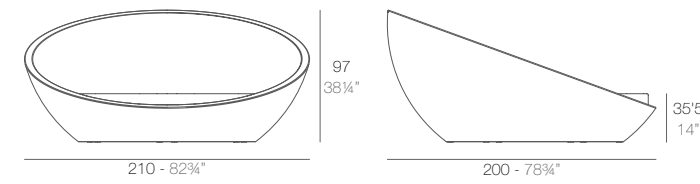

ULM

ULM Daybed
ULM Daybed

	Rotation Giro	Thick cushion Grosor acolchado
Daybed	360°	3 1/4"
Daybed	360°	8