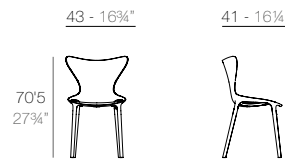

LOVE

LOVE Silla mini
LOVE Chair mini

Basic	Lacquered
Basic	Lacado
65043	65043F