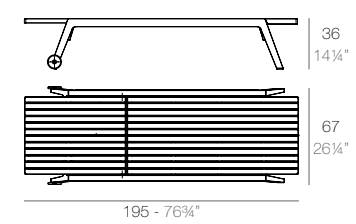

SPRITZ

SPRITZ Tumbona SPRITZ Sun Lounger

	Basic Basic	Nautic Cushion Nautic Acolchado	Silvertex/Crevin/Savane/Heritage Cushion Silvertex/Crevin/Savane/Heritage Acolchado
Sun Lounger - Tumbona	56027	56027CO	56027CCO