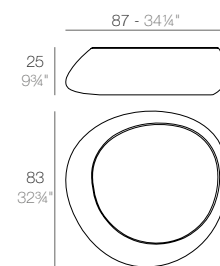

STONE

STONE Mesa Baja
STONE Low Table

	Basic Basic	Lacquered Lacado	White Led Cab. Led Blanco Cab.	RGBW Led Cab. Led RGBW Cab.	RGBW Led DMX Cab. Led RGBW DMX Cab.	RGBW Led Batt. Led RGBW Bat.	RGBW Led DMX Batt. Led RGBW DMX Bat.	Glass Top Sobre Cristal
Low Table Mesa Baja	55007	55007F	55007W	55007L	55007D	55007Y	55007DY	55007C