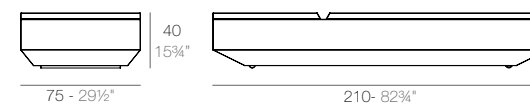

VELA

VELA Tumbona VELA Sun Chaise

	Basic Basic	Lacquered Lacado	White Led Cab. Led Blanco Cab.	RGBW Led Cab. Led RGBW Cab.	RGBW Led Batt. Led RGBW Bat.	RGBW Led DMX Cab. Led RGBW DMX Cab.	RGBW Led DMX Batt. Led RGBW DMX Bat.
Sun chaise - Tumbona	54034	54034F	54034W	54034L	54034Y	54034D	54034DY