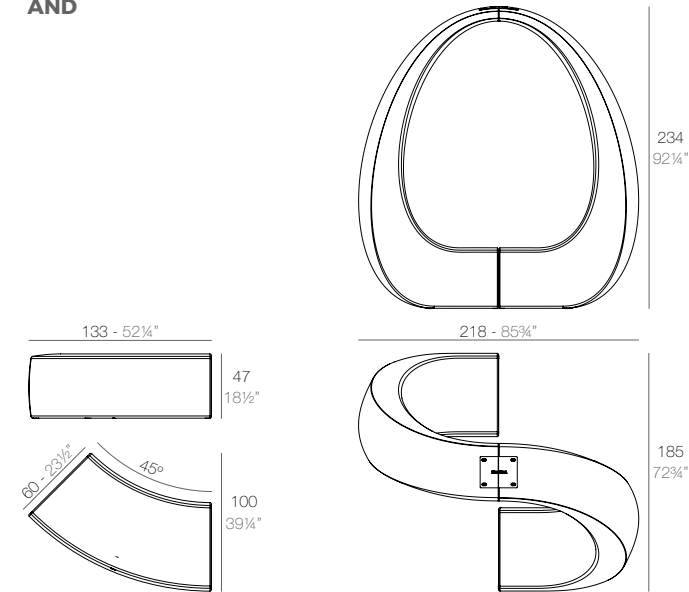

AND

AND Banco
AND Bench

AND (2 ud)
AND (2 units)

	Basic Basic	Lacquered Lacado	White Led Cab. Led Blanco Cab.	RGBW Led Cab. Led RGBW Cab.	RGBW Led Batt. Led RGBW Bat.	RGBW Led DMX Cab. Led RGBW DMX Cab.	RGBW Led DMX Batt. Led RGBW DMX Bat.	Cushion Acolchado
Bench Banco	60006	60006F	60006W	60006L	60006Y	60006D	60006DY	60006CO
AND 2 units AND 2 unidades	60007	60007F	60007W	60007L	60007Y	60007D	60007DY	60007CO