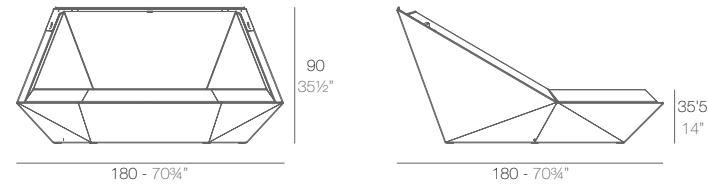

8 x 60007 AND - AND
8 x 60006 AND Banco - AND Bench

2 x 60007 AND - AND
12 x 60006 AND Banco - AND Bench

DAYBEDS & SUN LOUNGERS

DAYBEDS & TUMBONAS

FAZ

FAZ Daybed
FAZ Daybed

| | Rotation Giro | Thick cushion Grosor acolchado |
|--------|------------------|-----------------------------------|
| Daybed | 360° | 3 1/4" |
| Daybed | 360° | 8 |