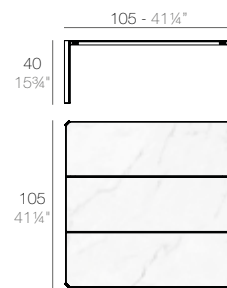

TABLET Mesa Baja 3
TABLET Coffee Table 3
ref. 55221