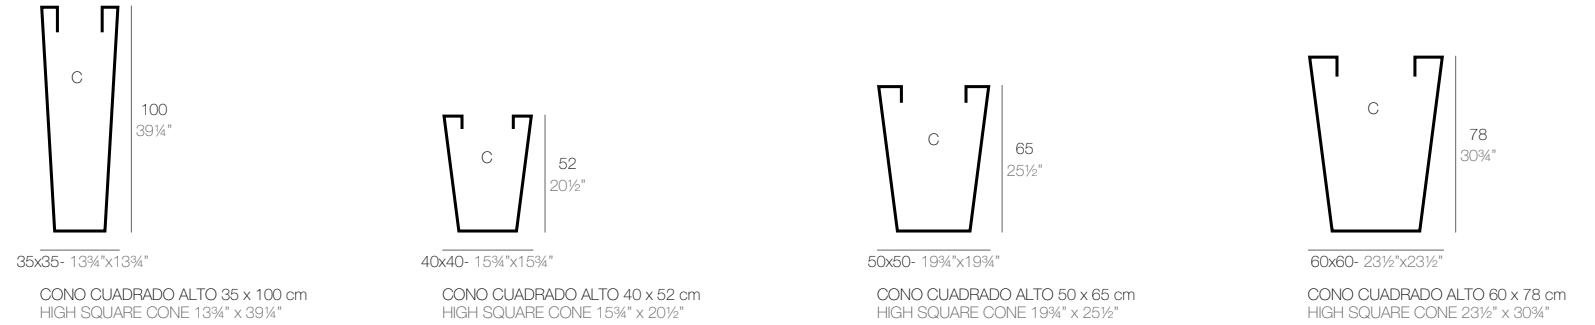

Gal L	C= (d x d') x h in C= (d x d') x h cm	Simple Simple	Simple Lacquered Lacado Simple
High Square Cone 19¾" x 39¼" - Cono Cuadrado Alto 35 x 100 cm	22½ - 86	(11½" x 11½") x 39¼" - (28 x 28) x 100	41235	41235F
High Square Cone 15¾" x 20½" - Cono Cuadrado Alto 40 x 52 cm	14½ - 55	(12½" x 12½") x 20½" - (32 x 32) x 52	41240	41240F
High Square Cone 19¾" x 25½" - Cono Cuadrado Alto 50 x 65 cm	29 - 110	(15¾" x 15¾") x 25½" - (40 x 40) x 65	41250	41250F
High Square Cone 23½" x 30¾" - Cono Cuadrado Alto 60 x 78 cm	50 - 190	(19" x 19") x 30¾" - (48 x 48) x 78	41260	41260F