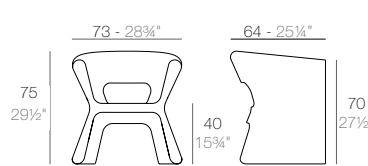

PAL

PAL Silla con Brazos
PAL Armchair

Basic	Lacquered	Cushion
Basic	Lacado	Acolchado
51005	51005F	51005CO