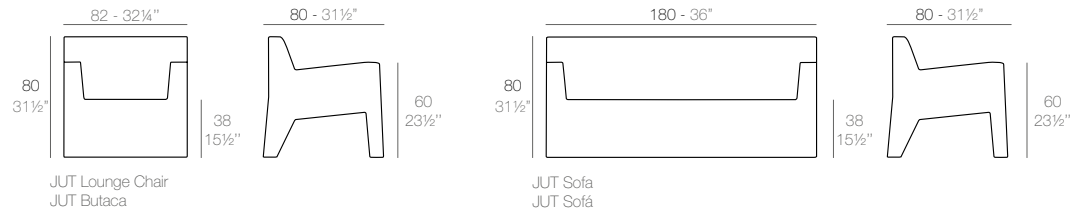

JUT

	Basic Basic	Lacquered Lacado
Lounge Chair - Butaca	44401	44401F
Sofa - Sofá	44402	44402F