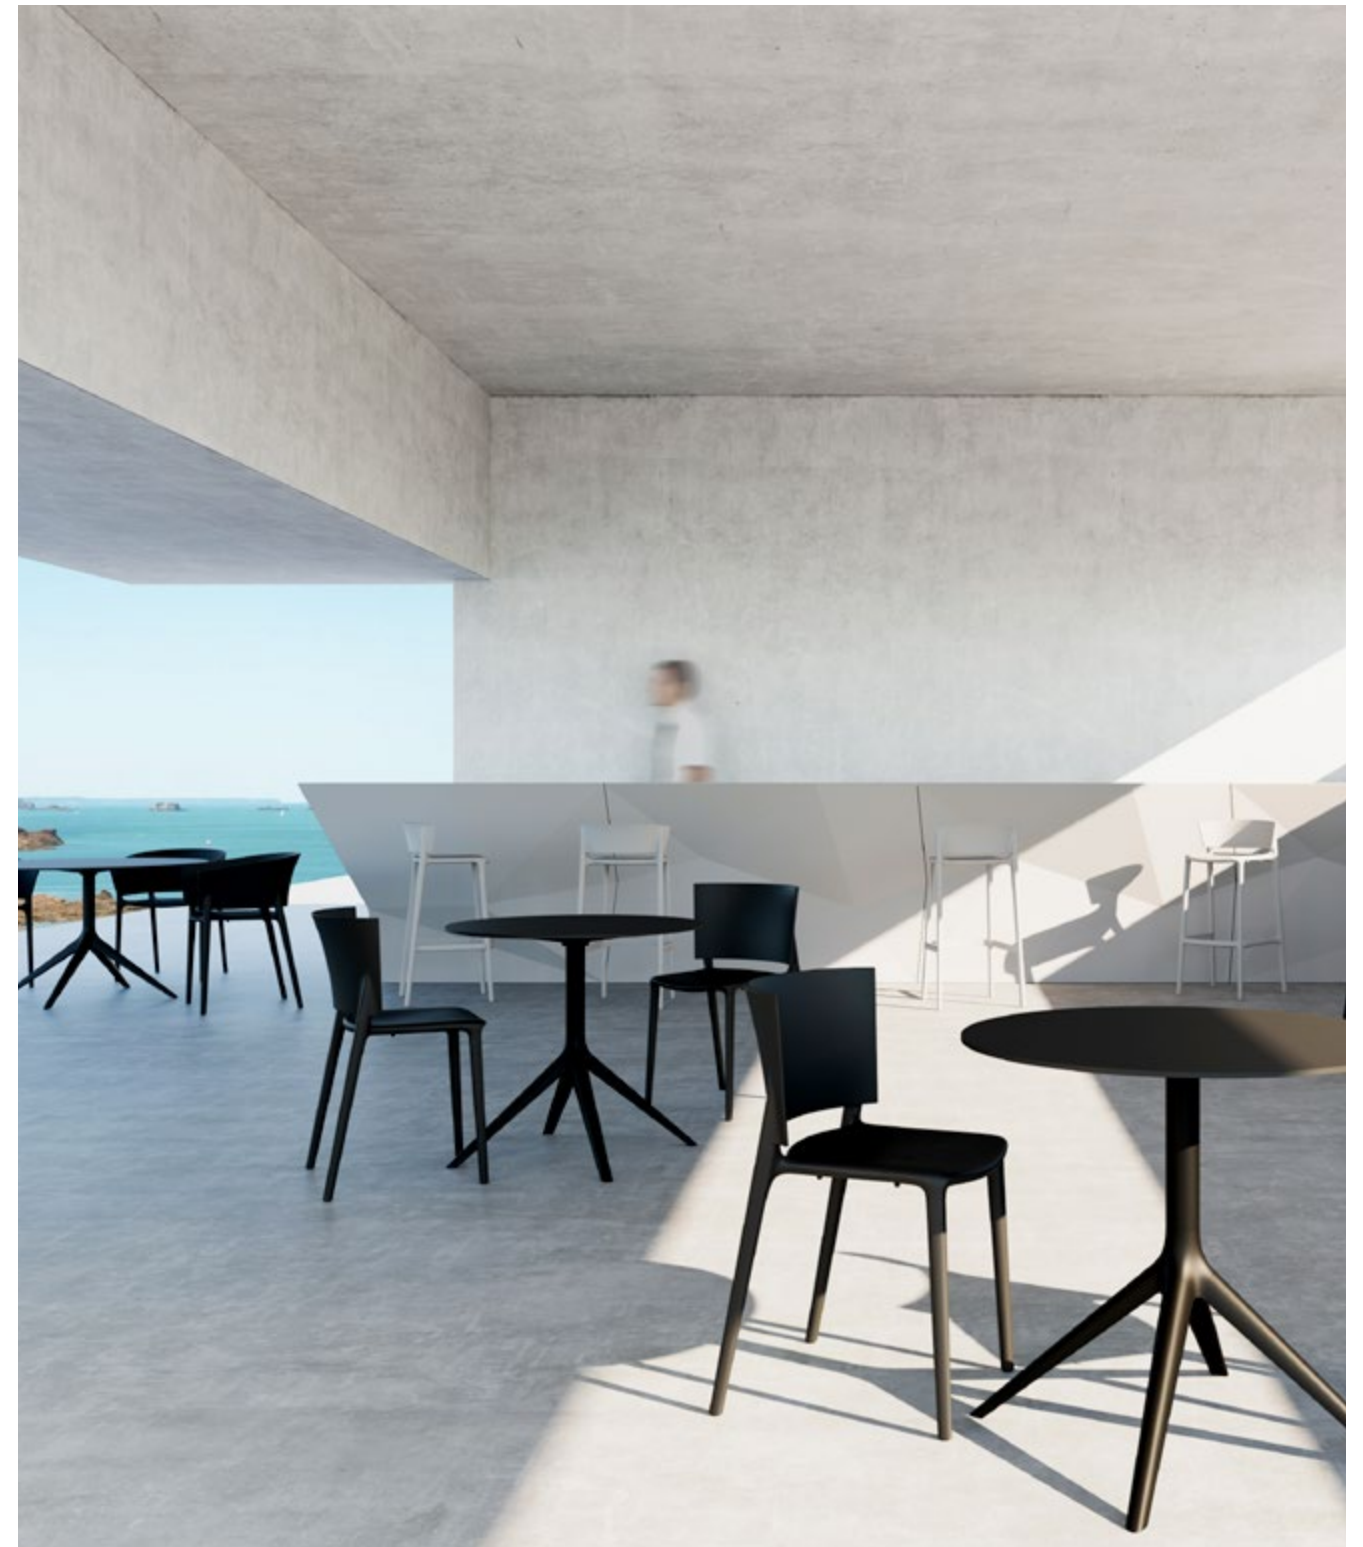

MARISOL TABLE & AFRICA CHAIR + ARMCHAIR + STOOL
black & ecru