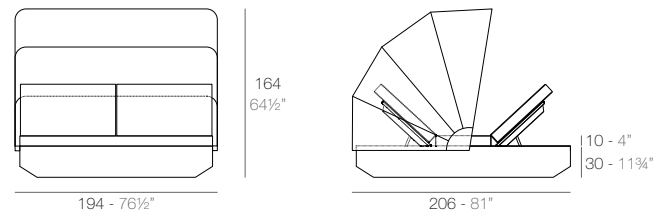

VELA Daybed 4 cabezales reclinables con parasol plegable. Giro 360°. VELA Daybed 4 reclining backrest square with folding sunroof. Rotation 360°.

	Basic Basic	Lacquered Lacado	White Led Cab. Led Blanco Cab.	RGBW Led Cab. Led RGBW Cab.	RGBW Led Batt. Led RGBW Bat.	RGBW Led DMX Cab. Led RGBW DMX Cab.	RGBW Led DMX Batt. Led RGBW DMX Bat.
Daybed round basic Daybed basic redondo	54108	54108F	54108W	54108L	54108Y	54108D	54108DY
Daybed round basic with folding sunroof Daybed basic redondo con parasol plegable	54187	54187F	54187W	54187L	54187Y	54187D	54187DY
Daybed 1 reclining backrest round Daybed redondo reclinable	54122	54122F	54122W	54122L	54122Y	54122D	54122DY
Daybed 1 reclining backrest round with folding sunroof Daybed redondo reclinable con parasol plegable	54188	54188F	54188W	54188L	54188Y	54188D	54188DY
Daybed basic square Daybed basic cuadrado	54107	54107F	54107W	54107L	54107Y	54107D	54107DY
Daybed basic square with folding sunroof Daybed basic cuadrado con parasol plegable	54184	54184F	54184W	54184L	54184Y	54184D	54184DY
Daybed 2 reclining backrest square Daybed 2 cabezales reclinables	54180	54180F	54180W	54180L	54180Y	54180D	54180DY
Daybed 2 reclining backrest square with folding sunroof Daybed 2 cabezales reclinables con parasol plegable	54185	54185F	54185W	54185L	54185Y	54185D	54185DY
Daybed 4 reclining backrest square Daybed 4 cabezales reclinables	54104	54104F	54104W	54104L	54104Y	54104D	54104DY
Daybed 4 reclining backrest square with folding sunroof Daybed 4 cabezales reclinables con parasol plegable	54186	54186F	54186W	54186L	54186Y	54186D	54186DY

	Bluetooth sound system pack 200W Bluetooth sound system pack 200W	4-Pillow pack 23 1/2"x23 1/2" Pack 4 cojines 60x60cm	Side table Mesa auxiliar
Optional	54099	54101	54207
Opcional	54099	54101	54207
	54099	54101	54207
	54099	54101	54207
	54099	54101	54207
	54099	54101	54207
	54099	54101	54207
	54099	54101	54207
	54099	54101	54207
	54099	54101	54207