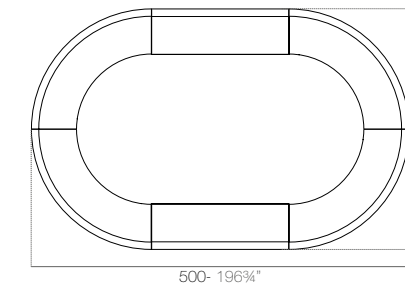

2 x 56001 180 Barra - 180 Counter
4 x 56002 Barra curva - Curved counter