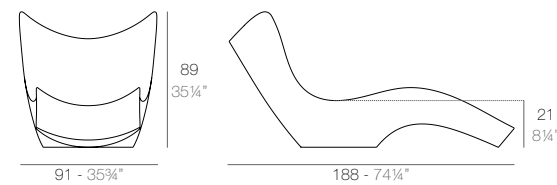

SURF

SURF Tumbona SURF Sun Chaise

	Basic Basic	Lacquered Lacado	White Led Cab. Led Blanco Cab.	RGBW Led Cab. Led RGBW Cab.	RGBW Led Batt. Led RGBW Bat.	RGBW Led DMX Cab. Led RGBW DMX Cab.	RGBW Led DMX Batt. Led RGBW DMX Bat.
Sun chaise - Tumbona	51011	51011F	51011W	51011L	51011Y	51011D	51011DY