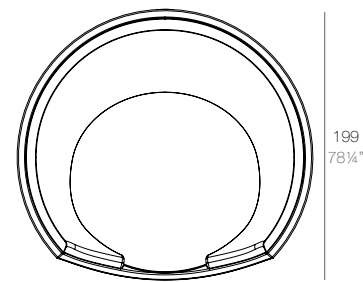

ULM MOON

MOON Daybed
MOON Daybed

	Basic Basic	Lacquered Lacado	White Led Cab. Led Blanco Cab.	RGBW Led Cab. Led RGBW Cab.	RGBW Led Batt. Led RGBW Bat.	RGBW Led DMX Cab. Led RGBW DMX Cab.	RGBW Led DMX Batt. Led RGBW DMX Bat.
Daybed	54281	54281F	54281W	54281L	54281Y	54281D	54281DY
Daybed with parasol Daybed con parasol	54279	54279F	54279W	54279L	54279Y	54279D	54279DY