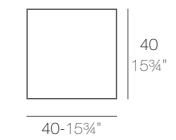

JUT

JUT Lámpara
JUT Lamp

	White Led Cab. Led Blanco Cab.	RGBW Led Cab. Led RGBW Cab.	RGBW Led Batt. Led RGBW Bat.	RGBW Led DMX Cab. Led RGBW DMX Cab.	RGBW Led DMX Batt. Led RGBW DMX Bat.	Hanging Support Kit Kit Soporte Colgante
Lamp Lámpara	44419W	44419L	44419Y	44419D	44419DY	48000X