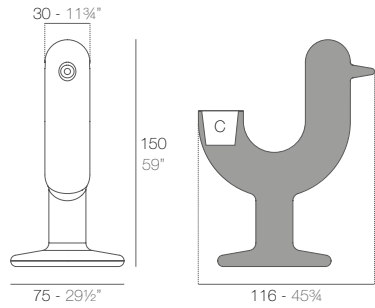

OBJECTS OBJETOS

PEACOCK

PEACOCK Macetero
PEACOCK Planter

	Gal L	C= d x h in C= d x h cm	Self-watering Autorriego	Lacquered Lacado	White Led Cab. Led Blanco Cab.	RGBW Led Cab. Led RGBW Cab.	RGBW Led Batt. Led RGBW Bat.	RGBW Led DMX Cab. Led RGBW DMX Cab.	RGBW Led DMX Batt. Led RGBW DMX Bat.
Peacock Planter Peacock Macetero	2'38 - 9	Ø19 1/2" x 8 3/4" - Ø24 x 22	61001R	61001F	61001W	61001L	61001Y	61001D	61001DY