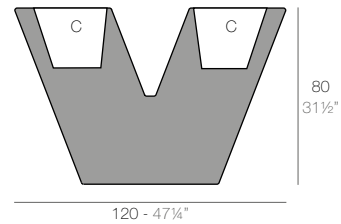

UVE

UVE 120 x 80 x 40 cm
UVE 47¼" x 31½" x 15¾"

	Gal L	C= d x h in C= d x h cm	Basic Basic	Self-watering Autorniego	Lacquered Lacado	White Led Cab. Led Blanco Cab.	RGBW Led Cab. Led RGBW Cab.	RGBW Led Batt. Led RGBW Bat.	RGBW Led DMX Cab. Led RGBW DMX Cab.	RGBW Led DMX Batt. Led RGBW DMX Bat.
Uve 47¼" x 31" x 15¾" - Uve 120 x 80 x 40 cm	5½ + 5½ - 20 + 20	13" x 10¾" - 33 x 27	43340A	43340R	43340RF	43340W	43340L	43340Y	43340D	43340DY