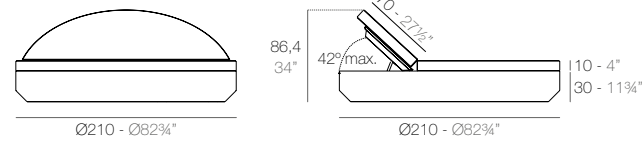

VELA

VELA Daybed redondo reclinable. Giro 360°. VELA Daybed 1 reclining backrest round. Rotation 360°.