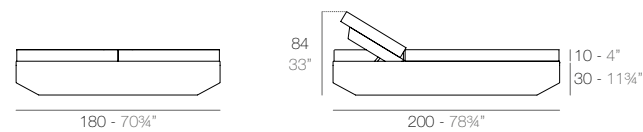

VELA Daybed 2 cabezales reclinables. Giro 360°. VELA Daybed 2 reclining backrest square. Rotation 360°.