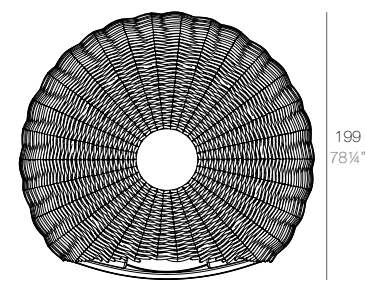

MOON Daybed con Parasol
MOON Daybed with Parasol

Optional Opcional	Bluetooth sound system pack 200W Bluetooth sound system pack 200W	4-Pillow pack 23 1/2"x23 1/2" Pack 4 cojines 60x60cm
	54099	54101
	54099	54101