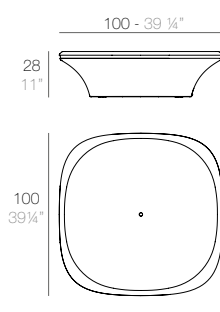

UFO

UFO Mesa Baja
UFO Low Table

	Basic Basic	Lacquered Lacado	White Led Cab. Led Blanco Cab.	RGBW Led Cab. Led RGBW Cab.	RGBW Led DMX Cab. Led RGBW DMX Cab.	RGBW Led Batt. Led RGBW Bat.	RGBW Led DMX Batt. Led RGBW DMX Batt.
Low Table Mesa Baja	63003	63003F	63003W	63003L	63003D	63003Y	63003DY