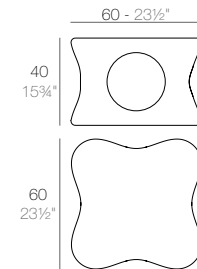

PAL

PAL Mesa Baja
PAL Low Table

	Basic Basic	Lacquered Lacado	White Led Cab. Led Blanco Cab.	RGBW Led Cab. Led RGBW Cab.	RGBW Led DMX Cab. Led RGBW DMX Cab.	RGBW Led Batt. Led RGBW Bat.	RGBW Led DMX Batt. Led RGBW DMX Bat.
Low Table Mesa Baja	51003	51003F	51003W	51003L	51003D	51003Y	51003DY