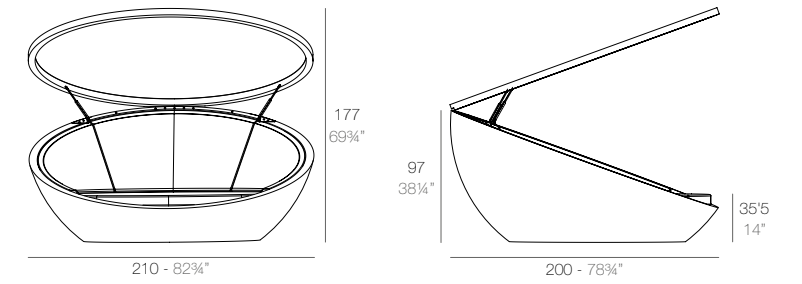

ULM Daybed con parasol
ULM Daybed with sunroof

	Open Abierto	Close Cerrado	Rotation Giro	Thick cushion Grosor acolchado
Daybed with sunroof	69 3/4"	38 1/4"	360°	3 1/4"
Daybed con parasol	177	97	360°	8