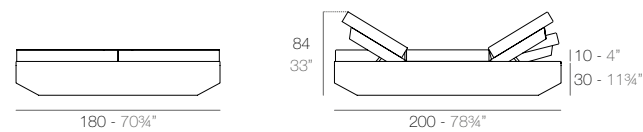

VELA Daybed 4 cabezales reclinables. Giro 360°. VELA Daybed 4 reclining backrest square. Rotation 360°.