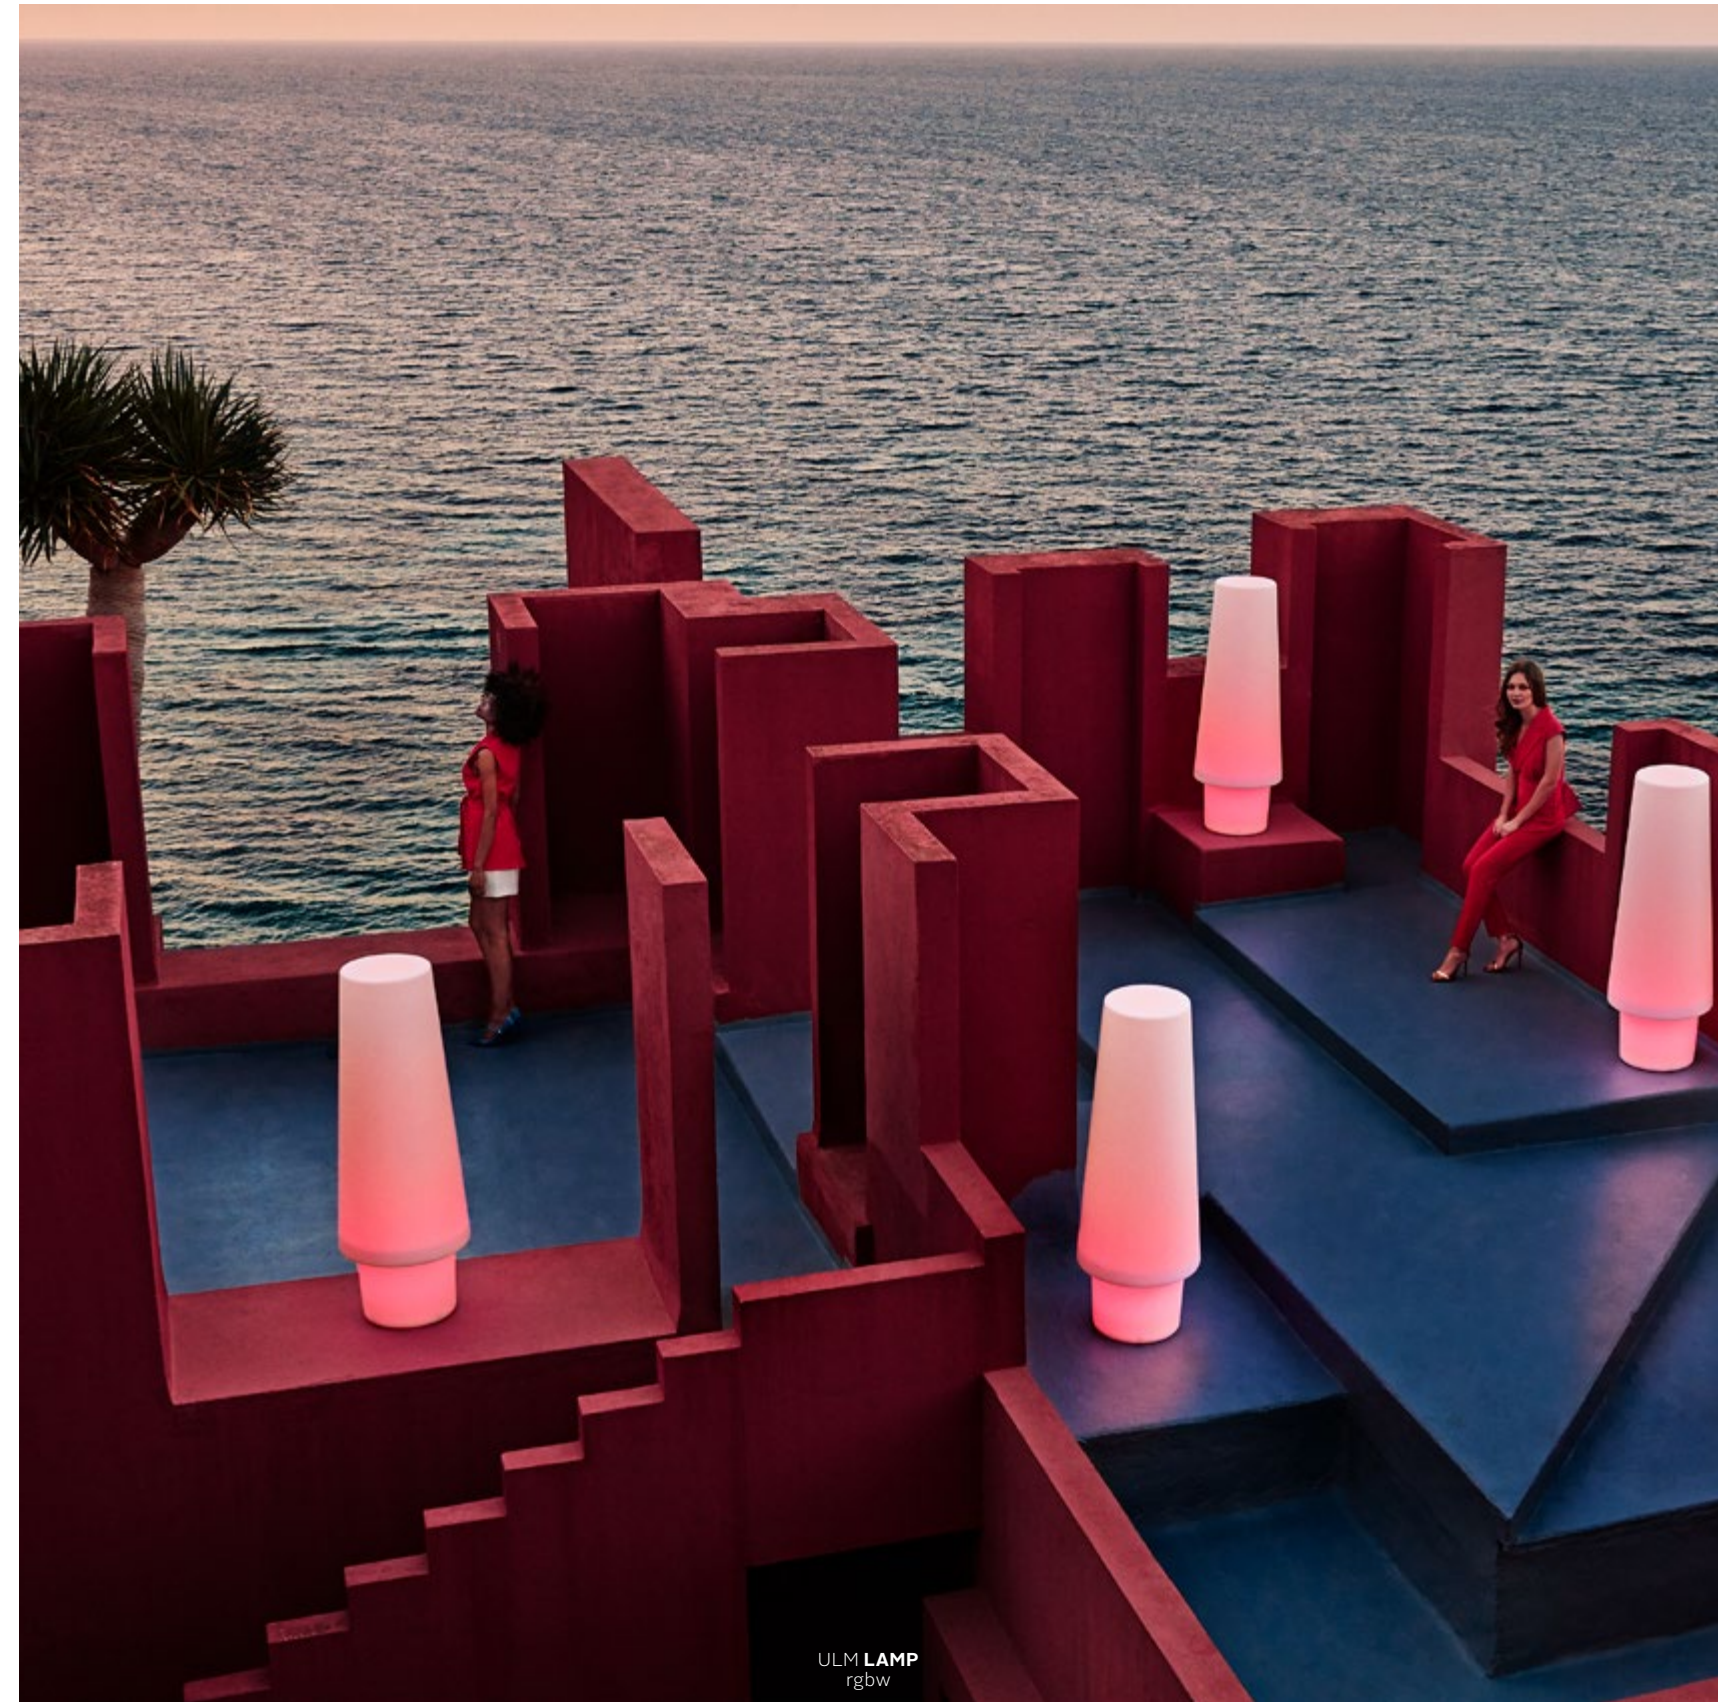

ULM LAMP
rgbw