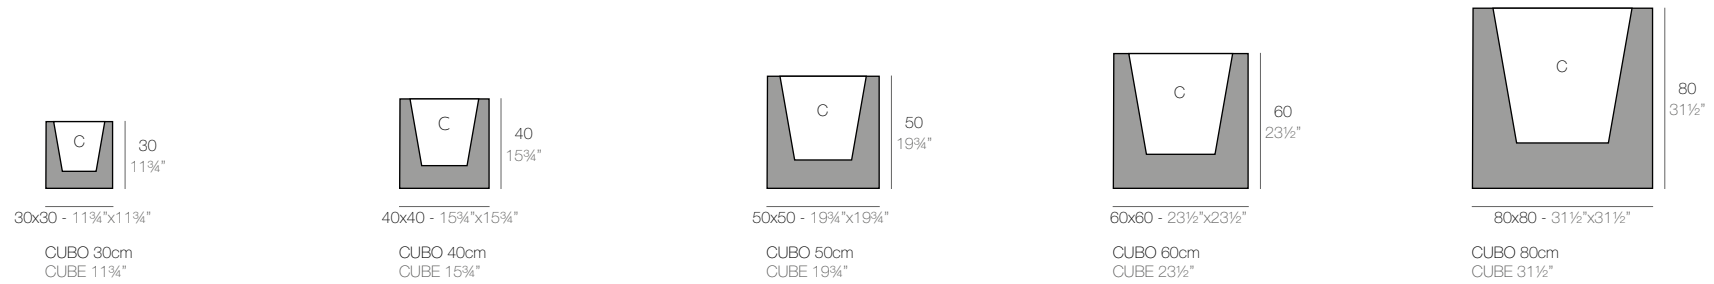

CUBO

	Gal L	C= (d x d) x h in C= (d x d) x h cm	Basic	Self-watering Autoriego	Lacquered Lacado	White Led Cab. Led Blanco Cab.	RGBW Led Cab. Led RGBW Cab.	RGBW Led Batt. Led RGBW Bat.	RGBW Led DMX Cab. Led RGBW DMX Cab.	RGBW Led DMX Batt. Led RGBW DMX Bat.
Cube 11 3/4" x 11 3/4" x 11 3/4" - Cubo 30 x 30 x 30 cm	2 1/2 - 9	(9" x 9") x 7 3/4" - (23 x 23) x 20	41330A	41330R	41330RF	41330W	41330L	41330Y	41330D	41330DY
Cube 15 3/4" x 15 3/4" x 15 3/4" - Cubo 40 x 40 x 40 cm	6 - 22	(12 1/4" x 12 1/4") x 12 1/4" - (31 x 31) x 31	41340A	41340R	41340RF	41340W	41340L	41340Y	41340D	41340DY
Cube 19 3/4" x 19 3/4" x 19 3/4" - Cubo 50 x 50 x 50 cm	13 - 50	(15" x 15") x 15 1/4" - (38 x 38) x 39	41350A	41350R	41350RF	41350W	41350L	41350Y	41350D	41350DY
Cube 23 1/2" x 23 1/2" x 23 1/2" - Cubo 60 x 60 x 60 cm	19 - 72	(18" x 18") x 18" - (46 x 46) x 46	41360A	41360R	41360RF	41360W	41360L	41360Y	41360D	41360DY
Cube 31 1/2" x 31 1/2" x 31 1/2" - Cubo 80 x 80 x 80 cm	53 - 200	(25 1/2" x 25 1/2") x 24 1/2" - (64 x 64) x 62	41380A	41380R	41380RF	41380W	41380L	41380Y	41380D	41380DY