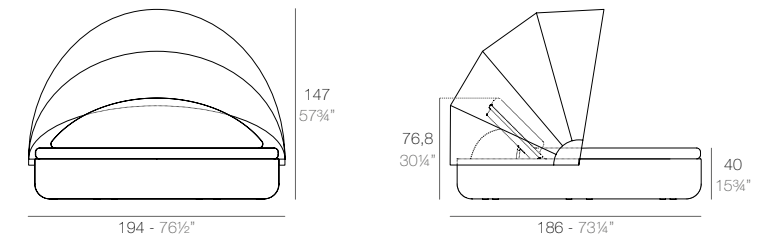

ULM Daybed con parasol
ULM Daybed with sunroof

| | Open Abierto | Close Cerrado | Rotation Giro | Thick cushion Grosor acolchado |
|---------------------|-----------------|------------------|------------------|-----------------------------------|
| Daybed with sunroof | 69 3/4" | 38 1/4" | 360° | 3 1/4" |
| Daybed con parasol | 177 | 97 | 360° | 8 |