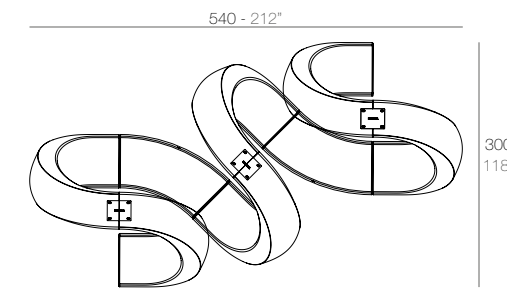

POSIBLES COMBINACIONES - COMBINATION OPTIONS

3 x 60007 AND - AND
2 x 60006 AND Banco - AND Bench