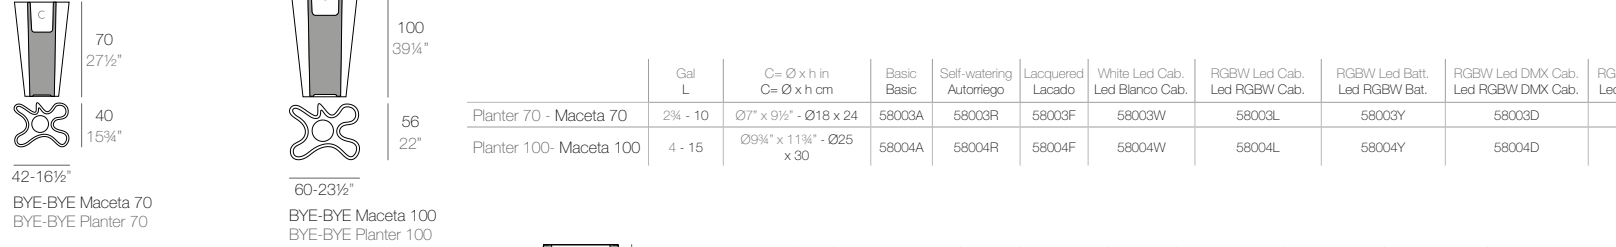

BYE-BYE

	Gal L	C= Ø x h in - C= Ø x h cm	Basic Basic	Self-watering Autoriego	Lacquered Lacado	White Led Cab. Led Blanco Cab.	RGBW Led Cab. Led RGBW Cab.	RGBW Led Batt. Led RGBW Bat.	RGBW Led DMX Cab. Led RGBW DMX Cab.	RGBW Led DMX Batt. Led RGBW DMX Bat.
Planter 70 - Maceta 70	2¾ - 10	Ø7" x 9½" - Ø18 x 24	58003A	58003R	58003F	58003W	58003L	58003Y	58003D	58003DY
Planter 100 - Maceta 100	4 - 15	Ø9¾" x 11¾" - Ø25 x 30	58004A	58004R	58004F	58004W	58004L	58004Y	58004D	58004DY