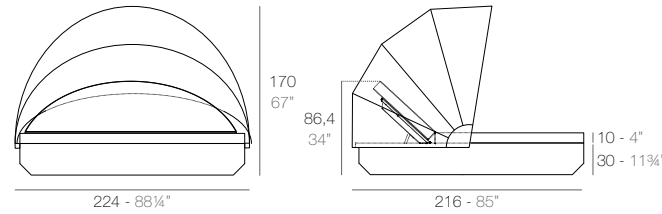

VELA Daybed redondo reclinable con parasol plegable. Giro 360°. VELA Daybed 1 reclining backrest round with folding sunroof. Rotation 360°.