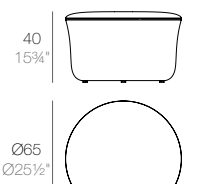

SUAVE Cojín 35x50cm
SUAVE Pillow 35x50cm
ref. 67004

SUAVE Cojín 50x50cm
SUAVE Pillow 50x50cm
ref. 67005

SUAVE Puff Ø45x40cm
SUAVE Ottoman Ø45x40cm
ref. 67006

SUAVE Puff Ø65x40cm
SUAVE Ottoman Ø65x40cm
ref. 67007