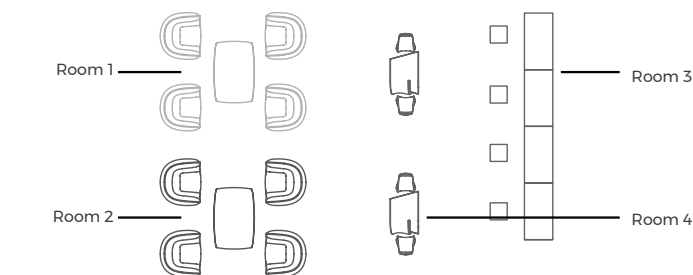

2* Example of DMX Wireless Home Customized Configuration