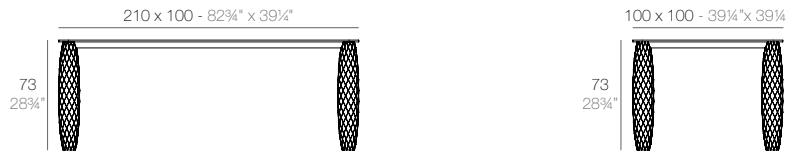

VASES Mesa 210x100
VASES Dining Table 82¾"x39¼"
VASES Mesa 100x100
VASES Dining Table 39¼"x39¼"

Dining Table 82¾" x 39¼" - Mesa 210 x 100	Basic 47079	Lacquered 47079F
Dining Table 39¼" x 39¼" - Mesa Comedor 100 x 100	47080	47080F