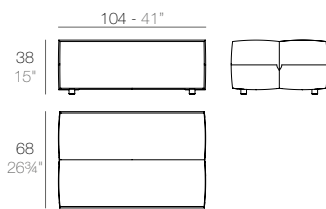

TABLET

TABLET Puff S
TABLET Ottoman S
ref. 54211