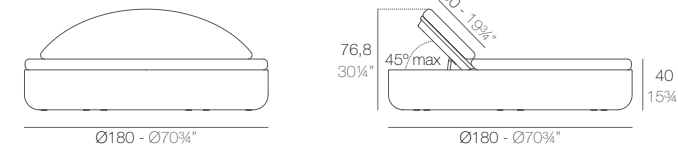

ULM Daybed reclining
ULM Daybed reclining backrest

	Rotation Giro	Thick cushion Grosor acolchado
Daybed reclining backrest	360°	4"
Daybed reclining	360°	10