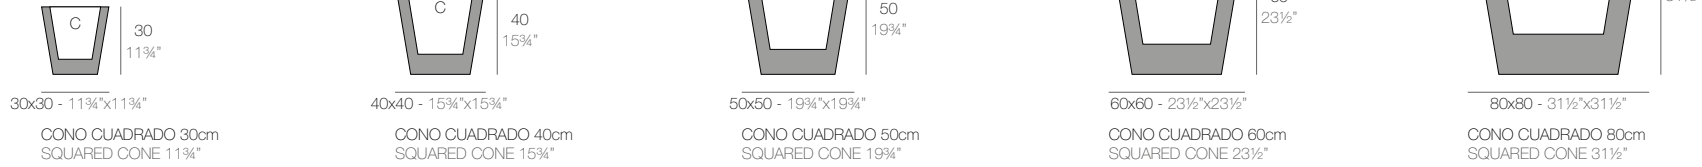

CONO CUADRADO

	Gal L	C= (d x d') x h in C= (d x d') x h cm	Basic Basic	Self-watering Autoriego	Lacquered Lacado	White Led Cab. Led Blanco Cab.	RGBW Led Cab. Led RGBW Cab.	RGBW Led Batt. Led RGBW Bat.	RGBW Led DMX Cab. Led RGBW DMX Cab.	RGBW Led DMX Batt. Led RGBW DMX Bat.
Squared Cone 11¾" x 11¾" - Cono Cuadrado 30 x 30 cm	2½ - 10	9" x 9" x 7¾" - 23 x 23 x 20	41130A	41130R	41130FF	41130W	41130L	41130Y	41130D	41130DY
Squared Cone 15¾" x 15¾" - Cono Cuadrado 40 x 40 cm	6½ - 24	12¼" x 12¼" x 12¼" - 31 x 31 x 31	41140A	41140R	41140FF	41140W	41140L	41140Y	41140D	41140DY
Squared Cone 19¾" x 19¾" - Cono Cuadrado 50 x 50 cm	10½ - 40	15" x 15" x 15" - 38 x 38 x 38	41150A	41150R	41150FF	41150W	41150L	41150Y	41150D	41150DY
Squared Cone 23½" x 23½" - Cono Cuadrado 60 x 60 cm	18½ - 70	18" x 18" x 18" - 46 x 46 x 46	41160A	41160R	41160FF	41160W	41160L	41160Y	41160D	41160DY
Squared Cone 31½" x 31½" - Cono Cuadrado 80 x 80 cm	53 - 200	24¾" x 24¾" x 24¾" - 63 x 63 x 62	41180A	41180R	41180FF	41180W	41180L	41180Y	41180D	41180DY