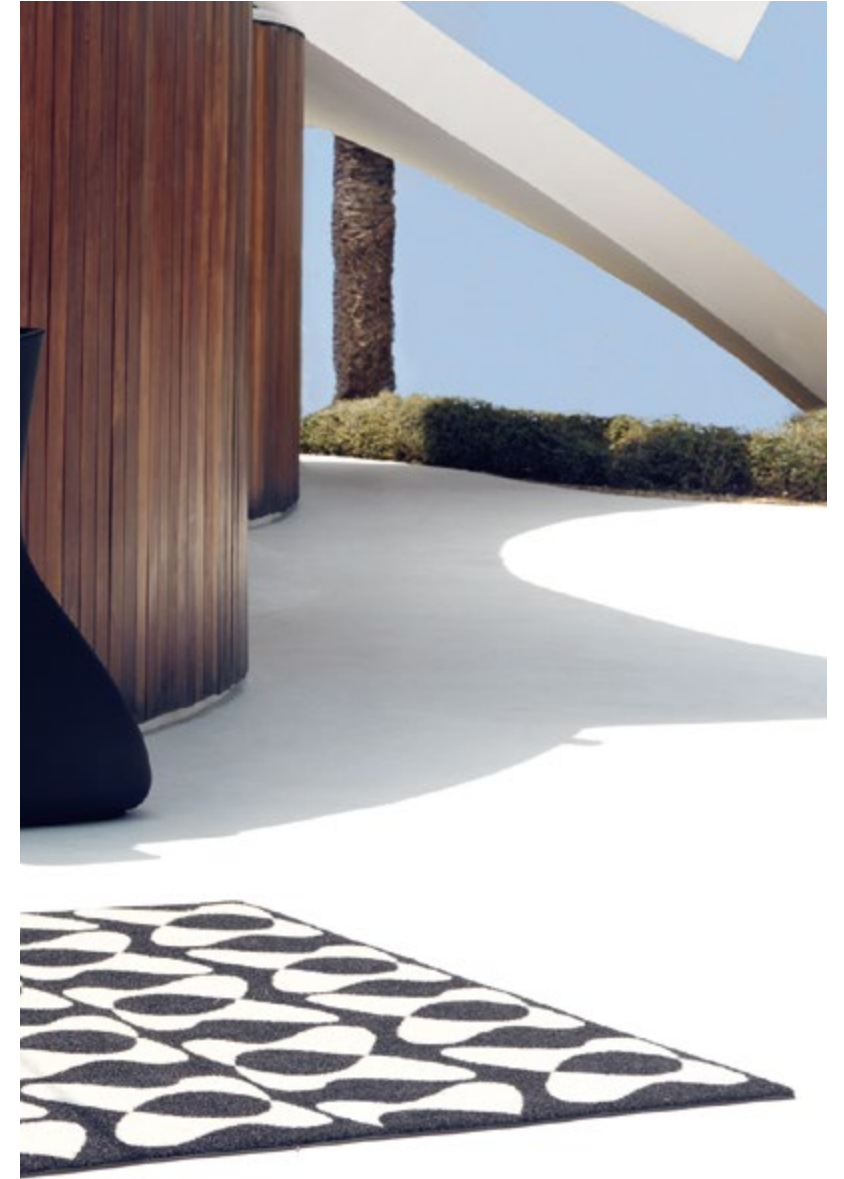

by Karim Rashid

TWIST & SHOUT

OUTDOOR RUG - by Karim Rashid

YOU & ME

OUTDOOR RUG - by Karim Rashid

VLEK PLANTERS
lacquered black & lacquered navy

KANNELONI PLANTER
lacquered white

SPAGHETTI PLANTER
lacquered white