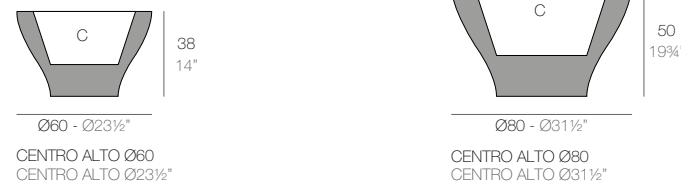

CENTRO ALTO

	Gal L	C= Ø x h in C= Ø x h cm	Basic Basic	Self-watering Autoriego	Lacquered Lacado	White Led Cab. Led Blanco Cab.	RGBW Led Cab. Led RGBW Cab.	RGBW Led Batt. Led RGBW Bat.	RGBW Led DMX Cab. Led RGBW DMX Cab.	RGBW Led DMX Batt. Led RGBW DMX Bat.
Centro Alto Ø23½" - Centro Alto Ø60 cm	9½ - 35	Ø18" x 9½" - Ø46 x 24	42060A	42060R	42060RF	42060W	42060L	42060Y	42060D	42060DY
Centro Alto Ø31½" - Centro Alto Ø80 cm	20½ - 78	Ø24" x 12½" - Ø61 x 32	42080A	42080R	42080RF	42080W	42080L	42080Y	42080D	42080DY
Centro Alto Ø47¼" - Centro Alto Ø120 cm	182 - 310	Ø35¾" x 22" - Ø91 x 56	42012A	42012R	42012RF	42012W	42012L	42012Y	42012D	42012DY