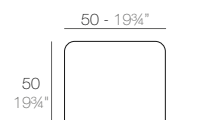

SUAVE Cojín 35x50cm
SUAVE Pillow 35x50cm
ref. 67004

SUAVE Cojín 50x50cm
SUAVE Pillow 50x50cm
ref. 67005

SUAVE Puff Ø45x40cm
SUAVE Ottoman Ø45x40cm
ref. 67006

SUAVE Puff Ø65x40cm
SUAVE Ottoman Ø65x40cm
ref. 67007