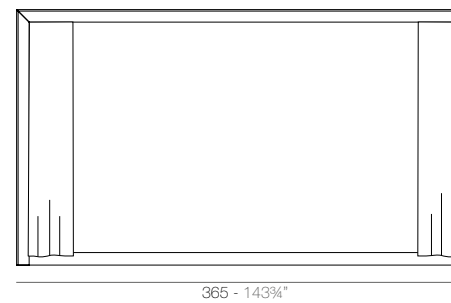

VELA Pérgola redonda (daybed no incluido)
VELA Round canopy (daybed not included)
ref: 54137F

VELA Cenador S
VELA S Pavilion
ref: 54130F

VELA Cenador M
VELA M Pavilion
ref: 54131F

VELA Cenador L
VELA L Pavilion
ref: 54129F