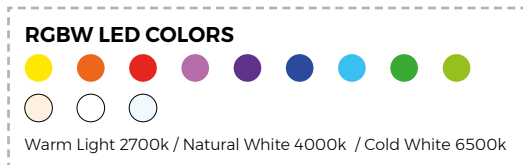

Unit with internal lighting with RGBW LED technology and remote control unit for switching colors. Available only in matte ice white finish. Remote control included.

RGBW LED DMX

Unit with internal lighting with RGBW LED technology and remote control unit for switching colors. Also controlled by DMX-1024 (wireless), enabling communication between one or more products simultaneously via the DMX transmitter (not included). There are two options to choose from: Professional XLR DMX and Home WIFI DMX.

Both options are available in various configurations:

1* DMX Wireless Standard Configuration.

2* DMX Wireless Customized Configuration.

WITH BATTERY

RGBW LED BATTERY

Unit with internal lighting with battery-powered RGBW LED technology. Includes charger and remote control for switching colors and charger. Available only in matte ice white finish.

RGBW LED DMX BATTERY

Unit with internal lighting with RGBW LED technology supplied by a battery (includes charger and remote control unit for switching colors). Also controlled by DMX-1024 (wireless), enabling communication between one or more products simultaneously via the DMX transmitter (not included). There are two options to choose from: Professional XLR DMX and Home WIFI DMX. (Remote control included).

Both options can have 2 different configurations:

1* DMX Wireless Standard Configuration.

2* DMX Wireless Customized Configuration.

Bluetooth Sound System ✨

Connect your smartphone or tablet via Bluetooth to the built in speakers.

- Sound systems 200W Dual component.

- Bluetooth Ready v4.0.

- Input: AUX Jack 3,5 mm.

- USB Charger for portable gadget - Output 5V= 1500mA

Lightning

POWER SUPPLY

LED WHITE

- Simple color LEDs 4500 K

- 720 - 2800 LM Max. (Models subject to availability)

- 12 - 72 W Max. (Models subject o availability)

- Power supply: Mean Well / Class 2 / IN: 100-240V AC / 50-60Hz

- IEE: Class A

- IP65 / applicable for wet areas.

- Ta: 40°C

- 4-5 m. white cable Ho5RN-F 2G1 mm2 + Plug (EU - AUS - UK) Ⓢ Ⓢ Ⓢ

- 4-5 m. white cable SJTW - 2 x AWG18 + Plug (USA) Ⓢ Ⓢ

- CE / RoHS / UL

NANO LED WHITE

- Simple color LEDs 4500 K

- 40 LM

- 1.4 W Max.

- Wall Power supply: IN: 100-240V AC / 50-60Hz

- IEE: Class A

- IP20 / indoor use only

- Ta: 35°C

- 2 Meters transparent cable with hand switch + EU Plug Ⓢ

- CE / RoHS

RGBW LED

- Multicolor LEDs RGBW

- Controller RF433 Mhz / 10-15 meters range

- 450 - 1100 LM Max. (Models subject to availability)

- 16 - 72 W Max. (Models subject to availability)

- Power supply: Mean Well / Class 2 / IN: 100-240V AC / 50-60Hz

- IEE: Class A

- IP65 / applicable for wet areas.

- Ta: 40°C

- 4-5 m. white cable Ho5RN-F 2G1 mm2 + Plug (EU - AUS - UK) Ⓢ Ⓢ Ⓢ

- 4-5 m. white cable SJTW - 2 x AWG18 + Plug (USA) Ⓢ Ⓢ

- CE / RoHS / UL

RGBW LED DMX

- Multicolor LEDs RGBW

- Controller RF433 Mhz / 10-15 meters range

- DMX 1024 decoder / 2.4Ghz wireless signal/ compatible with IOS or Android & Professional Installations.

- DMX 1024 decoder / 2.4 Ghz wireless signal.

-Home WiFi DMX wireless controller, compatible with IOS and Android (not included)

-Professional DMX wireless controller, connector XLR (not included)

- 450 - 1100 LM Max. (Models subject to availability)

- 12 - 72 W Max. (Models subject to availability)

- Power supply: Mean Well / Class 2 / IN: 100-240V AC / 50-60Hz

- IEE: Class A

- IP65 / applicable for wet areas.

- Ta: 40°C

- 4-5 m. white cable Ho5RN-F 2G1 mm2 + Plug (EU - AUS - UK) Ⓢ Ⓢ Ⓢ

- 4-5 m. white cable SJTW - 2 x AWG18 + Plug (USA) Ⓢ Ⓢ

- CE / RoHS / UL

BATTERY

BATTERY RGBW LED

- Multicolor LEDs RGBW

- Controller RF433 Mhz / 10-15 meters range

- 450 - 1100 LM Max. (depending on the model)

- 12 - 72 W Max. (depending on the model)

- Li-ion Battery 5.2 19 Ah (depending on the model) 12V / 6-8 h autonomy / Load 5h - 500 cycles

- Charger: 1.5A - 4A (depending on the model) IN: 100-240V AC / 50-60Hz

- IEE: Class A / CE / RoHS / IP65 (Suitable for wet areas)

- Ta: 40°C

BATTERY RGBW LED DMX

- Multicolor LEDs RGBW

- Controller RF433 Mhz / 10-15 meters range

- DMX 1024 decoder / 2.4 Ghz wireless signal.

-Home WiFi DMX wireless controller, compatible with IOS and Android (not included)

-Professional DMX wireless controller, connector XLR (not included)

- Li-ion Battery 5.2 - 19 Ah (depending on the model) 12V / 6-8 h autonomy / Load 5h - 500 cycles

- Charger: 1.5A - 4A (depending on the model) IN: 100-240V AC / 50-60Hz

- 1100 LM Max. (Models subject to availability)

- 12 - 72 W Max. (Models subject to availability)

- IEE: Class A / CE / RoHS / IP65 (Suitable for wet areas)

- Ta: 40°C