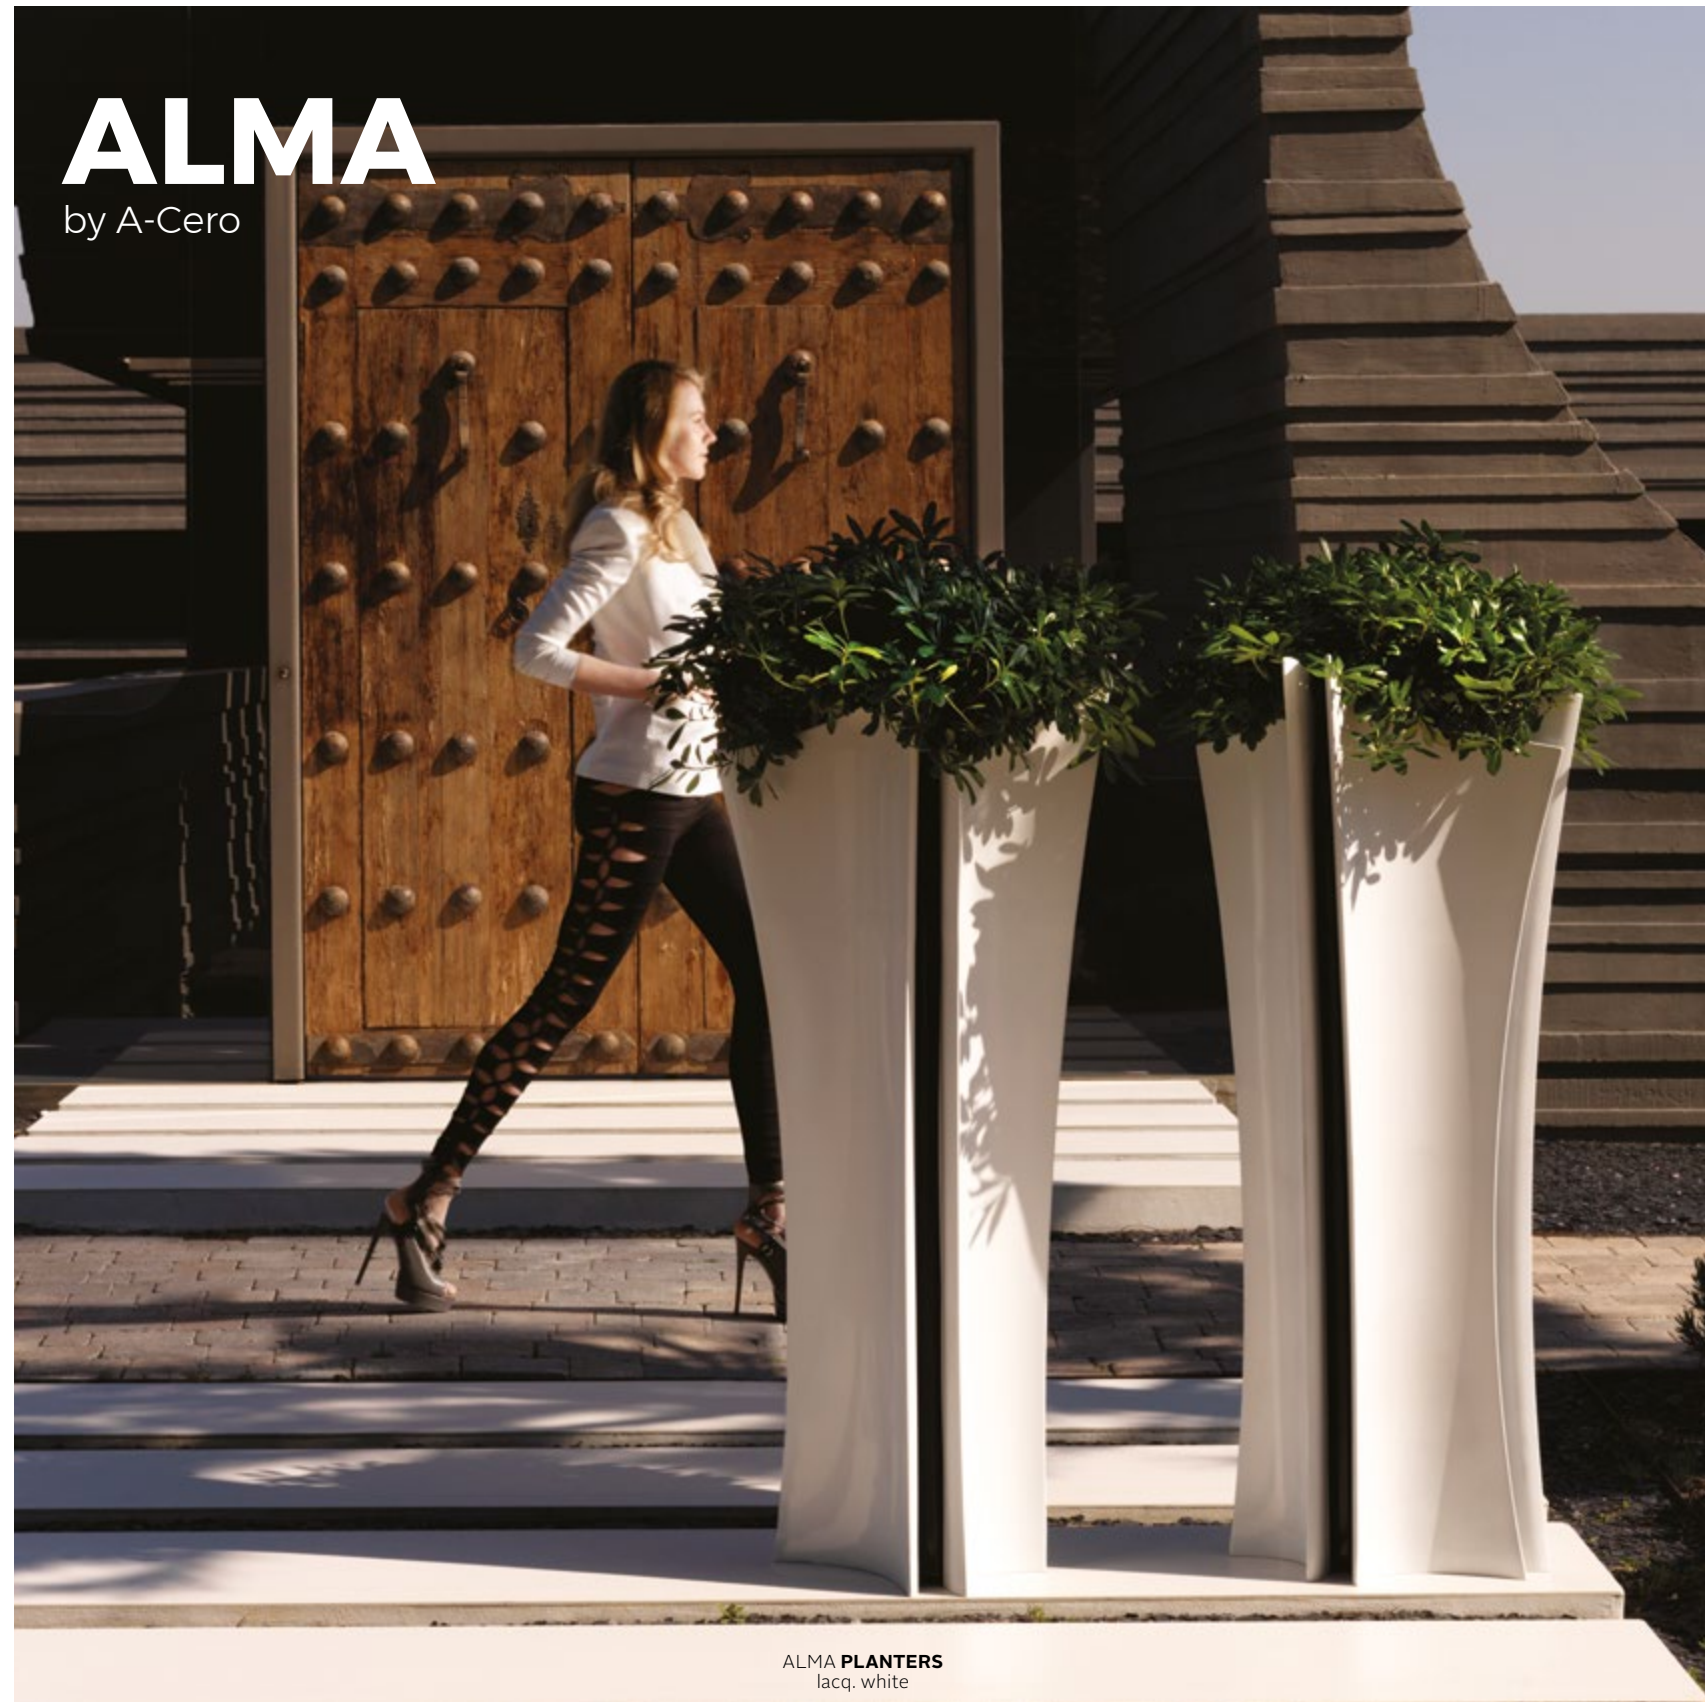

REST

by A-Cero

REST CHAIR & DINNING TABLE & SUN LOUNGER
lacquered white + nautic white

REST SECTIONAL SOFA & COFFEE TABLE
lacquered white + nautic white

ALMA

by A-Cero

ALMA PLANTERS
lacq. white

OVERLAP