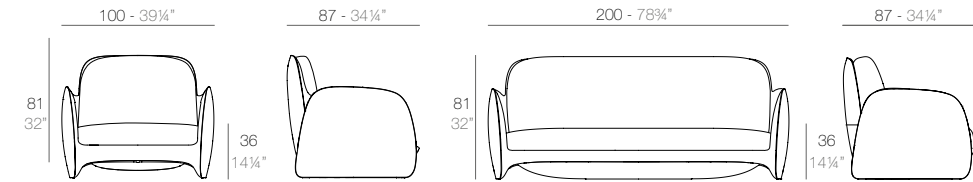

JUT Lounge Chair
JUT Butaca

JUT Sofa
JUT Sofá

PEZZETTINA

PEZZETTINA Butaca
PEZZETTINA Lounge Chair

PEZZETTINA Sofá
PEZZETTINA Sofa

	Basic Basic	Lacquered Lacado	White Led Cab. Led Blanco Cab.	RGBW Led Cab. Led RGBW Cab.	RGBW Led DMX Cab. Led RGBW DMX Cab.	RGBW Led Batt. Led RGBW Bat.	RGBW Led DMX Batt. Led RGBW DMX Batt.
Lounge Chair - Butaca	56010	56010F	56010W	56010L	56010D	56010Y	56010DY
Sofa - Sofá	56011	56011F	56011W	56011L	56011D	56011Y	56011DY