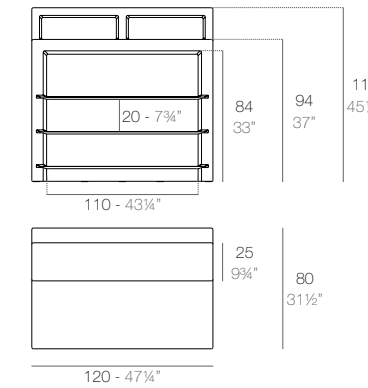

COUNTERS BARRAS

FIESTA

FIESTA 120 Barra
FIESTA 120 Counter

	Basic Basic	Lacquered Lacado	White Led Cab. Led Blanco Cab.	RGBW Led Cab. Led RGBW Cab.	RGBW Led Batt. Led RGBW Bat.	RGBW Led DMX Cab. Led RGBW DMX Cab.	RGBW Led DMX Batt. Led RGBW DMX Bat.
120 Counter 120 Barra	56023	56023F	56023W	56023L	56023Y	56023D	56023DY
180 Counter 180 Barra	56001	56001F	56001W	56001L	56001Y	56001D	56001DY
Curved counter Barra curva	56002	56002F	56002W	56002L	56002Y	56002D	56002DY