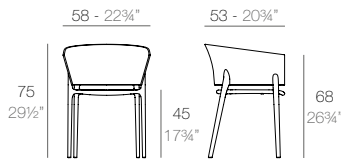

QUARTZ Silla plegable
QUARTZ Folding Chair
ref: 54197

AFRICA

AFRICA Silla
AFRICA Chair

| | | |
|-------|-----------|-----------|
| Basic | Lacquered | Cushion |
| Basic | Lacado | Acolchado |
| 65036 | 65036F | 65036CO |