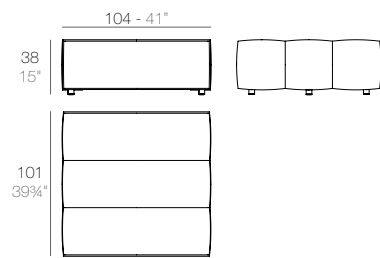

TABLET Puff L
TABLET Ottoman L
ref. 54213