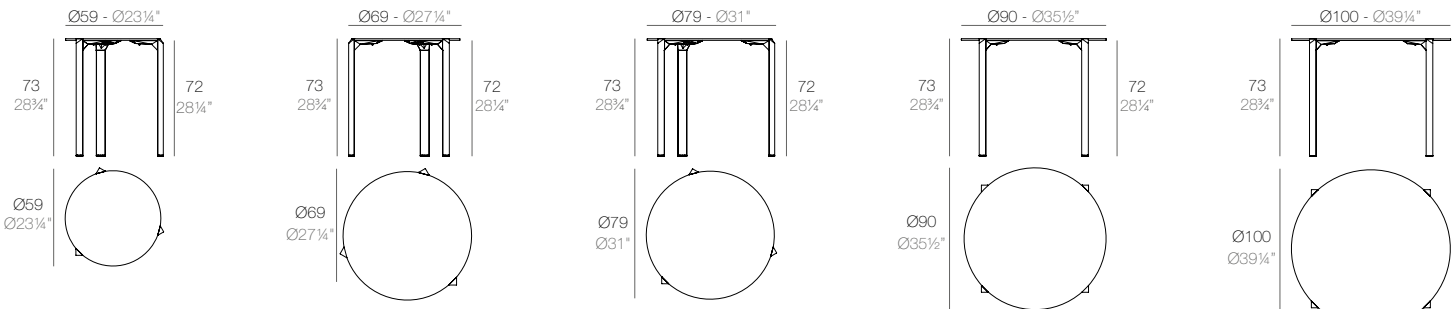

QUARTZ

QUARTZ Mesa Ø59
QUARTZ Table Ø23¼"
QUARTZ Mesa Ø69
QUARTZ Table Ø27¼"
QUARTZ Mesa Ø79
QUARTZ Table Ø31"
QUARTZ Mesa Ø90
QUARTZ Table Ø35½"
QUARTZ Mesa Ø100
QUARTZ Table Ø39¼"