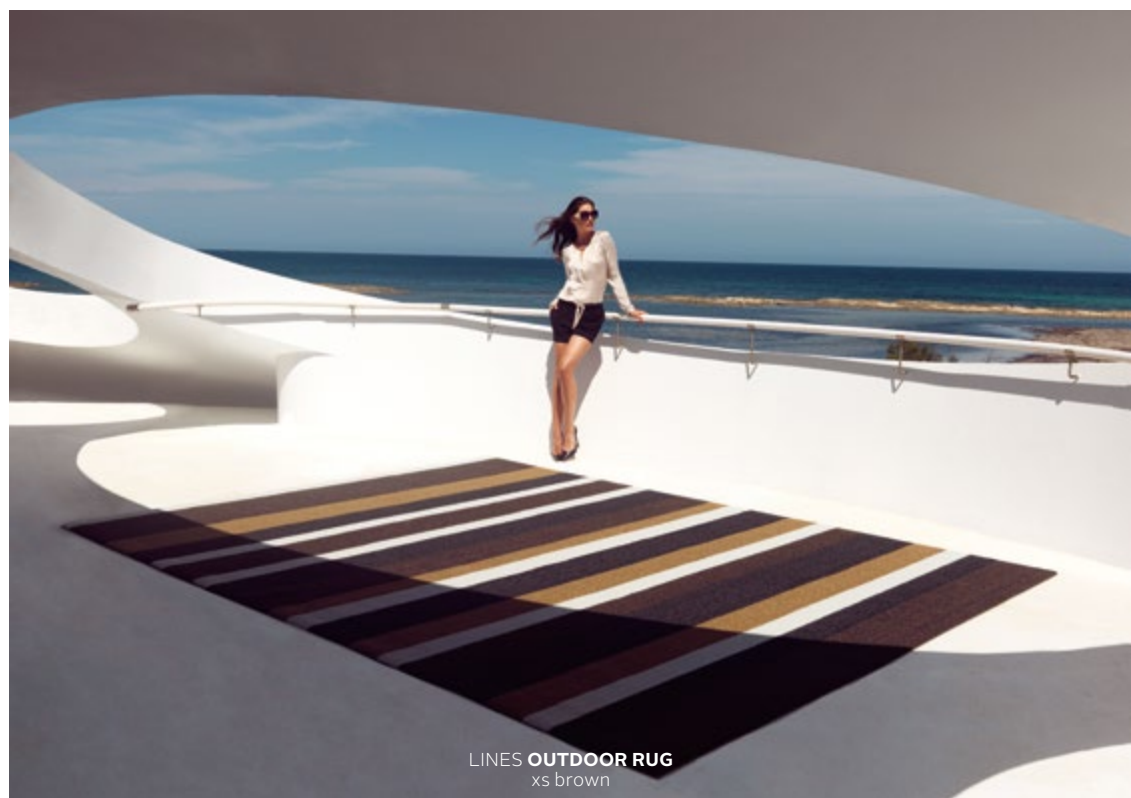

LINES **OUTDOOR RUG**
xs brown