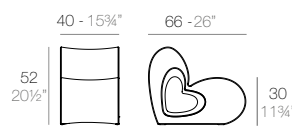

AGATHA

AGATHA Silla
AGATHA Chair

Basic	Lacquered	Cushion
Basic	Lacado	Acolchado
52001	52001F	52001CO