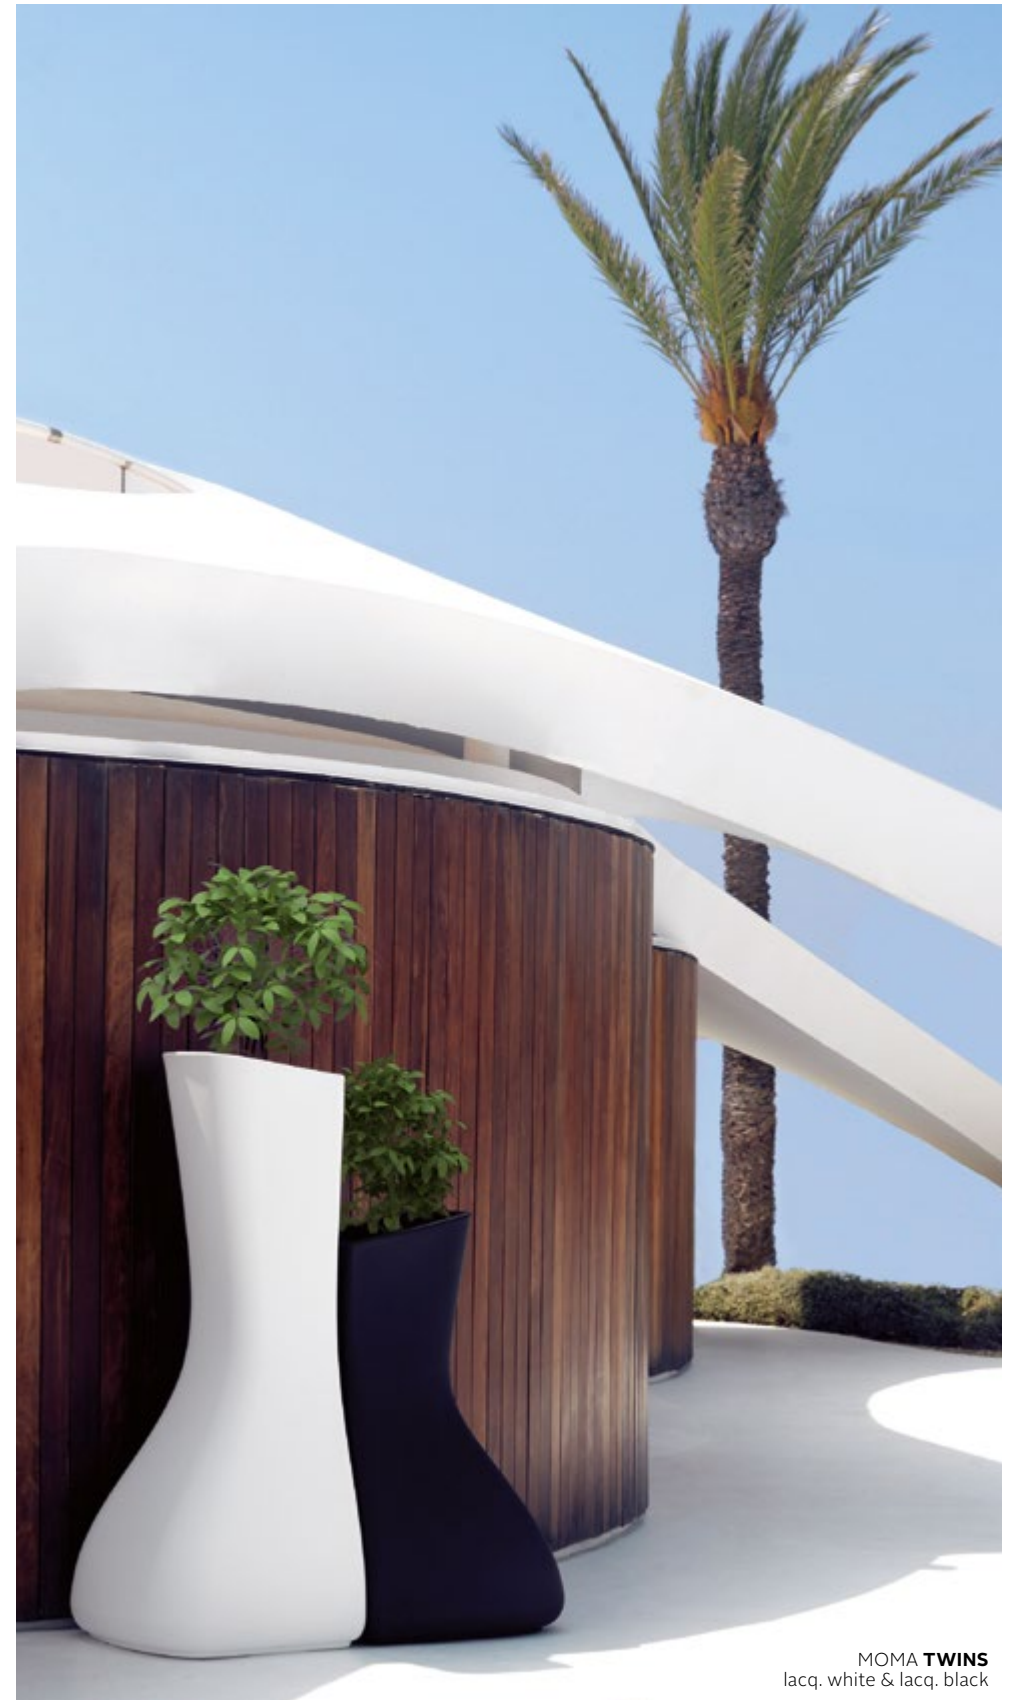

MOMA **TWINS**
lacq. white & lacq. black