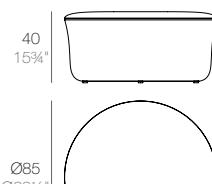

SUAVE Cojín 35x50cm
SUAVE Pillow 35x50cm
ref. 67004

SUAVE Cojín 50x50cm
SUAVE Pillow 50x50cm
ref. 67005

SUAVE Puff Ø45x40cm
SUAVE Ottoman Ø45x40cm
ref. 67006

SUAVE Puff Ø65x40cm
SUAVE Ottoman Ø65x40cm
ref. 67007