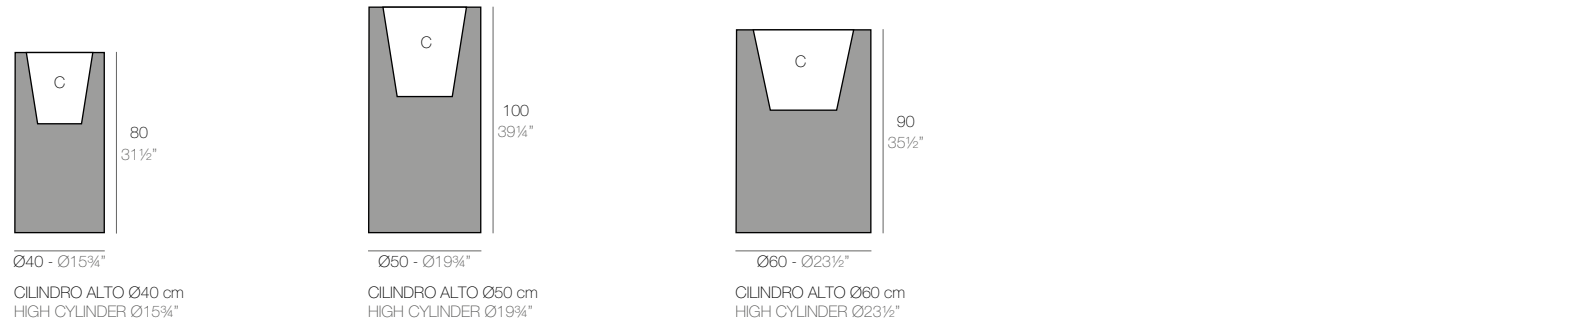

CILINDRO ALTO

	Gal L	C= Ø x h in C= Ø x h cm	Basic	Self-watering Autoriego	Lacquered Lacado	White Led Cab. Led Blanco Cab.	RGBW Led Cab. Led RGBW Cab.	RGBW Led Batt. Led RGBW Bat.	RGBW Led DMX Cab. Led RGBW DMX Cab.	RGBW Led DMX Batt. Led RGBW DMX Bat.
High Cylinder Ø15 3/4" x 31 1/2" - Cilindro Alto Ø40 x 80 cm	4 1/2 - 17	Ø11 3/4" x 12 1/2" - Ø30 x 32	40441A	40441R	40441RF	40441W	40441L	40441Y	40441D	40441DY
High Cylinder Ø19 3/4" x 39 1/4" - Cilindro Alto Ø50 x 100 cm	8 - 31	Ø15" x 15 1/4" - Ø38 x 39	40451A	40451R	40451RF	40451W	40451L	40451Y	40451D	40451DY
High Cylinder Ø23 1/2" x 35 1/2" - Cilindro Alto Ø60 x 90 cm	15 1/2 - 60	Ø18" x 18" - Ø46 x 46	40460A	40460R	40460RF	40460W	40460L	40460Y	40460D	40460DY