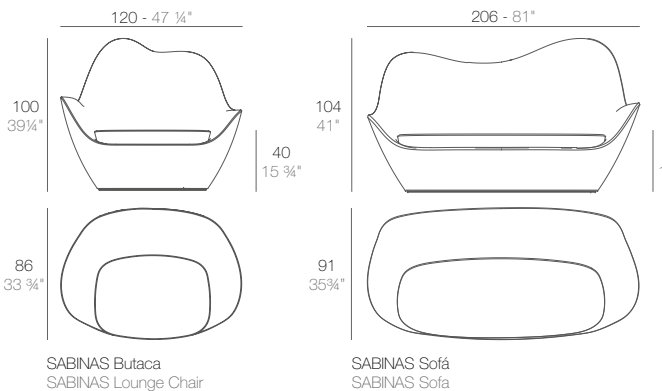

SABINAS

	Basic Basic	Lacquered Lacado	White Led Cab. Led Blanco Cab.	RGBW Led Cab. Led RGBW Cab.	RGBW Led DMX Cab. Led RGBW DMX Cab.	RGBW Led Batt. Led RGBW Batt.	RGBW Led DMX Batt. Led RGBW DMX Batt.
Lounge Chair - Butaca	45007	45007F	45007W	45007L	45007D	45007Y	45007DY
Sofa - Sofá	45009	45009F	45009W	45009L	45009D	45009Y	45009DY