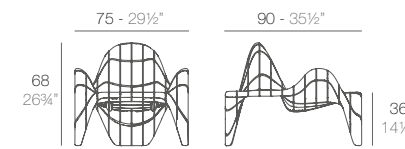

F3

F3 Butaca
F3 Club Chair

	Basic Basic	Lacquered Lacado	Lacquered Two-Tone Lacado Dos-Tonos	Cushion Acolchado
Club Chair - Butaca	60001	60001F	60001FP	60001CO