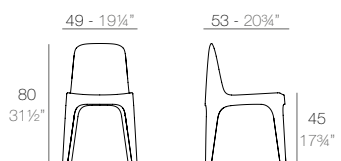

SOLID

SOLID Silla
SOLID Chair
ref: 55024

Basic	Lacquered
Basic	Lacado
55024	55024F