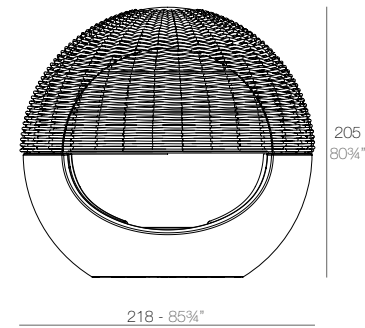

MOON Daybed con Parasol
MOON Daybed with Parasol

Optional Opcional	Bluetooth sound system pack 200W Bluetooth sound system pack 200W	4-Pillow pack 23 1/2"x23 1/2" Pack 4 cojines 60x60cm
	54099	54101
	54099	54101