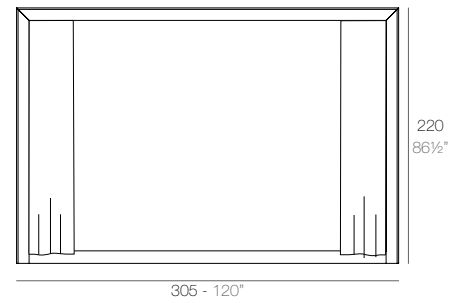

VELA Cenador S
VELA S Pavilion
ref: 54130F