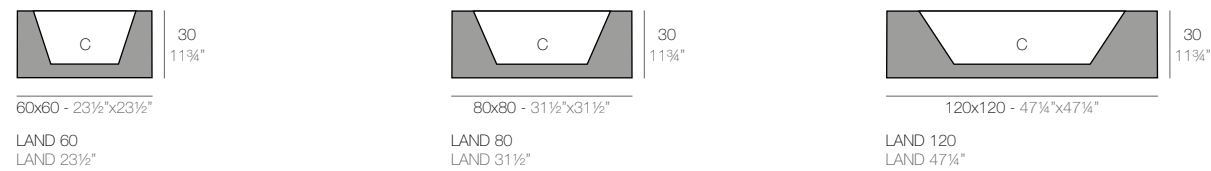

LAND

	Gal L	C= (d x d) x h in C= (d x d) x h cm	Basic Basic	Self-watering Autoriego	Lacquered Lacado	White Led Cab. Led Blanco Cab.	RGBW Led Cab. Led RGBW Cab.	RGBW Led Batt. Led RGBW Bat.	RGBW Led DMX Cab. Led RGBW DMX Cab.	RGBW Led DMX Batt. Led RGBW DMX Bat.
Land 23½" - Land 60 cm	8 - 30	(18"x18") x 9½" - (46x46) x 24	43960A	43960R	43960RF	43960W	43960L	43960Y	43960D	43960DY
Land 31½" - Land 80 cm	18¼ - 70	(24"x24") x 9½" - (61x61) x 24	43980A	43980R	43980RF	43980W	43980L	43980Y	43980D	43980DY
Land 47¼" - Land 120 cm	42¼ - 160	(35¾"x35¾") x 9½" - (91x91) x 24	43912A	43912R	43912RF	43912W	43912L	43912Y	43912D	43912DY