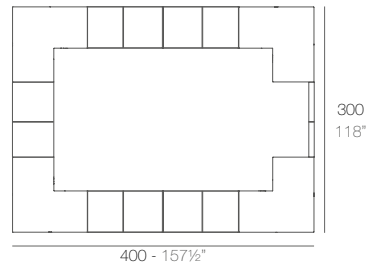

2 x 54082 Barra - Double counter
1 x 54081 Barra 100 - Single counter
4 x 54083 Barra esquina - Corner counter
1 x 54084 Puerta barra (con bisagra) - Counter door (with hinge)