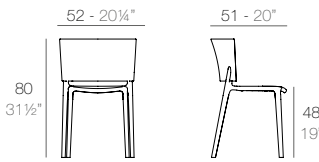

QUARTZ Silla plegable
QUARTZ Folding Chair
ref: 54197

AFRICA

AFRICA Silla
AFRICA Chair

| | | |
|-------|-----------|-----------|
| Basic | Lacquered | Cushion |
| Basic | Lacado | Acolchado |
| 65036 | 65036F | 65036CO |