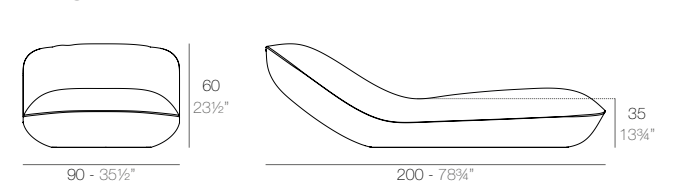

PILLOW

PILLOW Tumbona PILLOW Sun Chaise

	Basic Basic	Lacquered Lacado	White Led Cab. Led Blanco Cab.	RGBW Led Cab. Led RGBW Cab.	RGBW Led Batt. Led RGBW Bat.	RGBW Led DMX Cab. Led RGBW DMX Cab.	RGBW Led DMX Batt. Led RGBW DMX Bat.
Sun chaise - Tumbona	55013	55013F	55013W	55013L	55013Y	55013D	55013DY