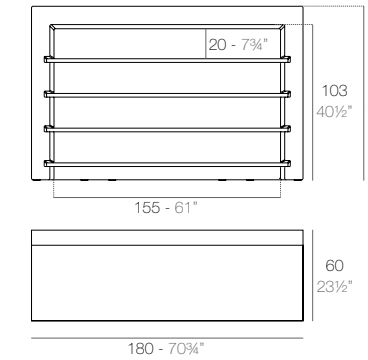

FIESTA 180 Barra
FIESTA 180 Counter