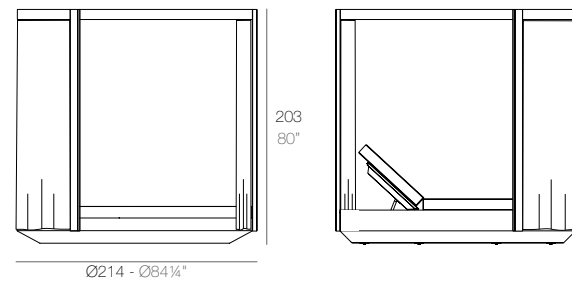

CANOPIES & PAVILIONS PÉRGOLAS Y CENADORES

VELA

VELA Pérgola con estor (daybed no incluido)
VELA Canopy with blind (daybed not included)
ref: 54115F

VELA Pérgola con cortinas (daybed no incluido)
VELA Canopy with curtain (daybed not included)
ref: 54183F