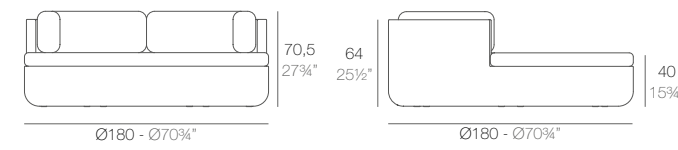

ULM Daybed cabezal fijo
ULM Daybed fixed backrest

	Rotation Giro	Thick cushion Grosor acolchado
Daybed fixed backrest	360°	4"
Daybed cabezal fijo	360°	10