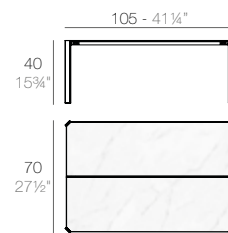

TABLET Mesa Baja 2
TABLET Coffee Table 2
ref. 54220