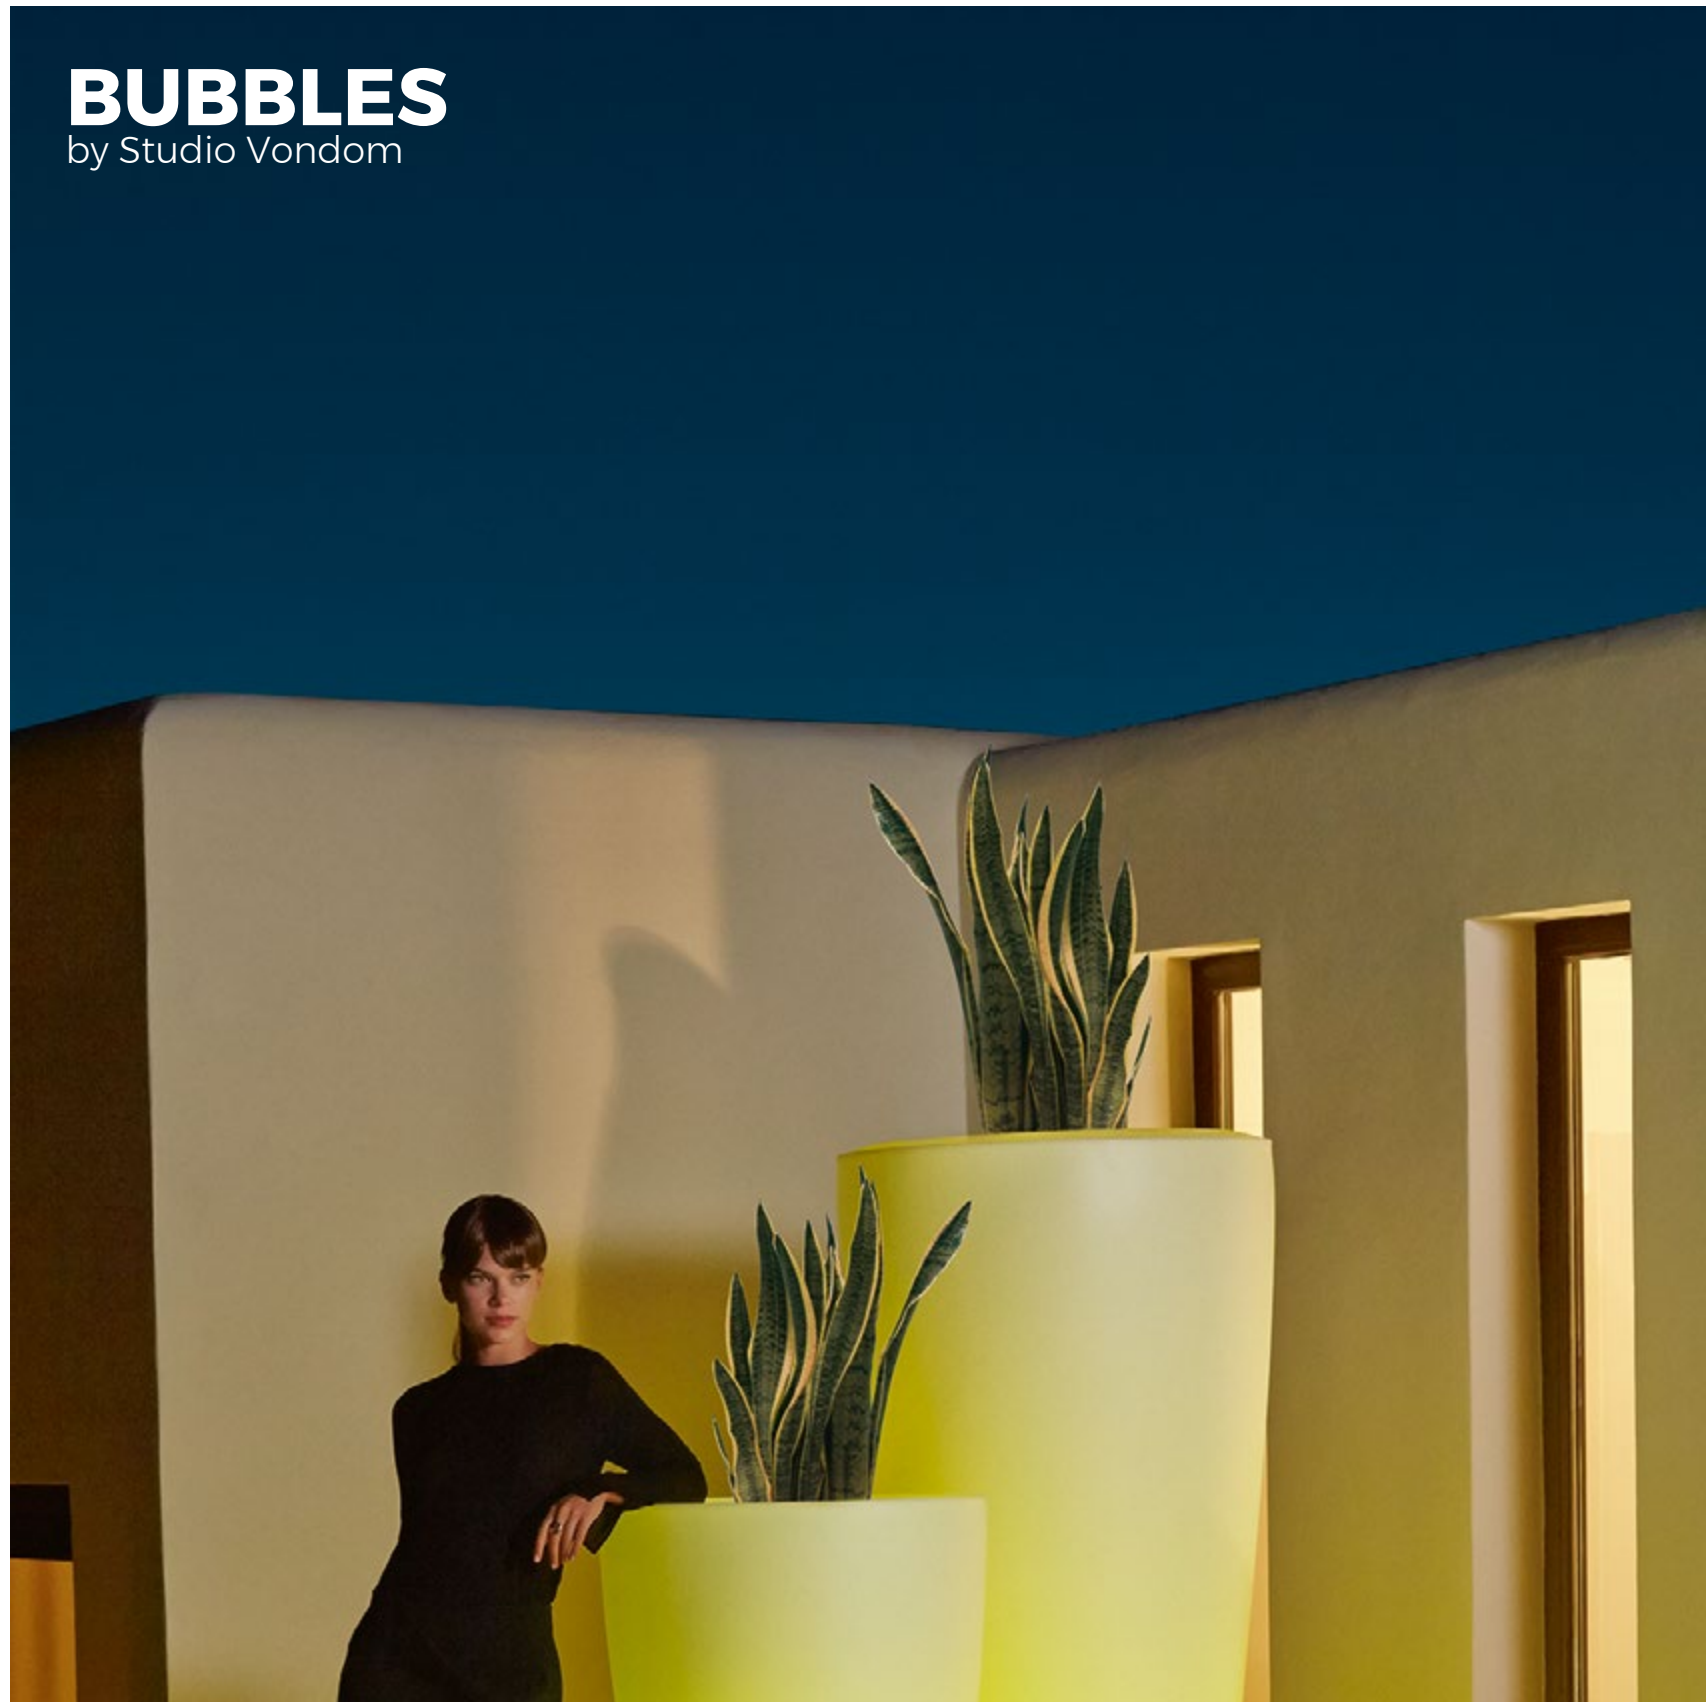

by Studio Vondom

THE SECOND LIGHT LAMP 50 CM & 100CM
rgbw

BUBBLES

by Studio Vondom

CONO ALTO & CONO
taupe

CUADRADA TORRE & CUBO
taupe & white

MACETA 172CM
ice + rgbw

CUENCO 35CM & 43CM
pistacchio