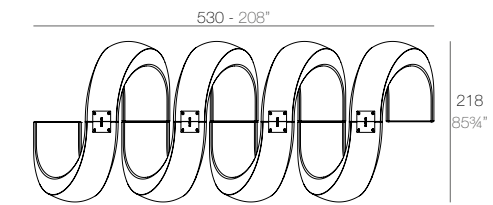

4 x 60007 AND - AND