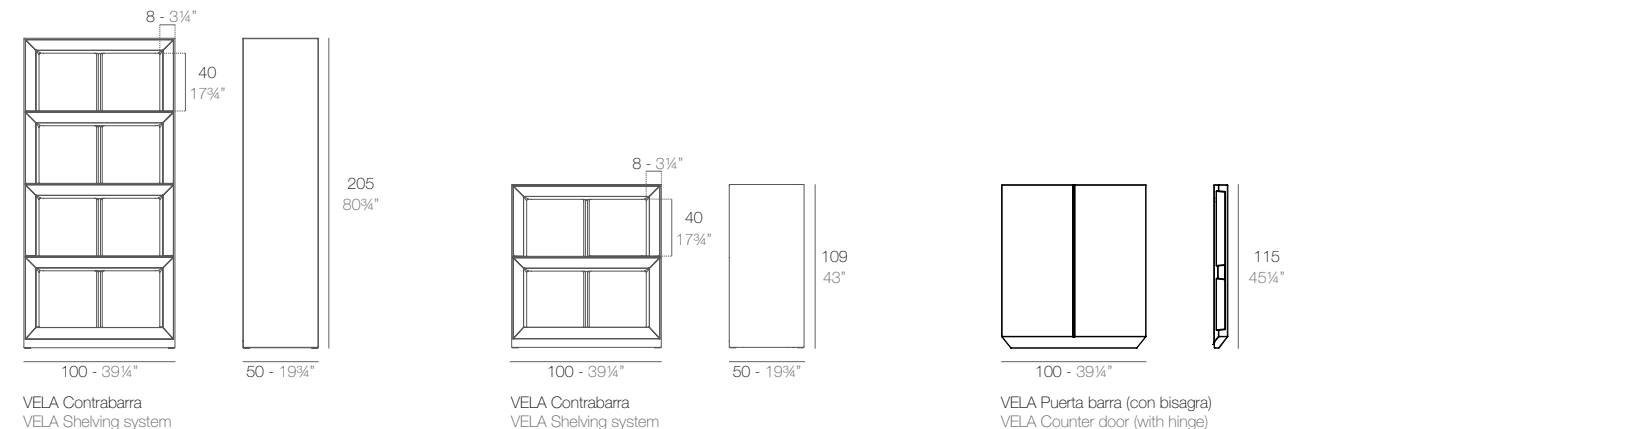

VELA Barra catering cubitera
VELA Catering counter with ice-bucket

VELA Barra catering
VELA Catering counter

VELA Contrabarra
VELA Shelving system

VELA Contrabarra
VELA Shelving system

VELA Puerta barra (con bisagra)
VELA Counter door (with hinge)