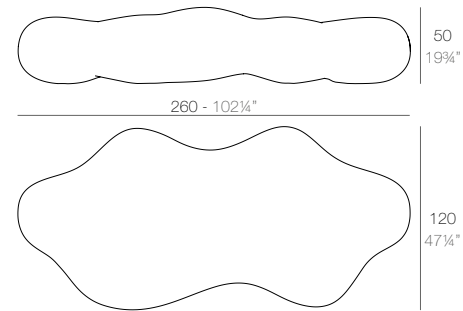

BENCHES BANCOS

LAVA

LAVA Banco
LAVA Bench

	Basic Basic	Lacquered Lacado	White Led Cab. Led Blanco Cab.	RGBW Led Cab. Led RGBW Cab.	RGBW Led Batt. Led RGBW Bat.	RGBW Led DMX Cab. Led RGBW DMX Cab.	RGBW Led DMX Batt. Led RGBW DMX Bat.	Ceiling holder kit Kit soporte colgante
Bench Banco	51012	51012F	51012W	51012L	51012Y	51012D	51012DY	51012X

FAZ

	Basic Basic	Self-watering Autorriego	Lacquered Lacado	White Led Cab. Led Blanco Cab.	RGBW Led Cab. Led RGBW Cab.	RGBW Led Batt. Led RGBW Bat.	RGBW Led DMX Cab. Led RGBW DMX Cab.	RGBW Led DMX Batt. Led RGBW DMX Bat.	Cushion Acolchado	Joining hardware kit for 3 benches Kit unión 3 bancos
Bench Banco	54046	54046R	54046F	54046W	54046L	54046Y	54046D	54046DY	54046CO	54046X