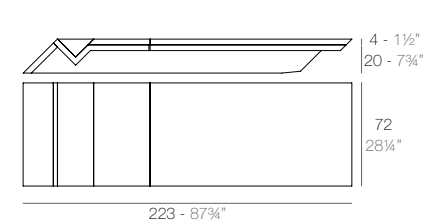

REST

REST Tumbona REST Sun Chaise

	Basic Basic	Lacquered Lacado	White Led Cab. Led Blanco Cab.	RGBW Led Cab. Led RGBW Cab.	RGBW Led Batt. Led RGBW Bat.	RGBW Led DMX Cab. Led RGBW DMX Cab.	RGBW Led DMX Batt. Led RGBW DMX Bat.
Sun chaise - Tumbona	53008	53008F	53008W	53008L	53008Y	53008D	53008DY