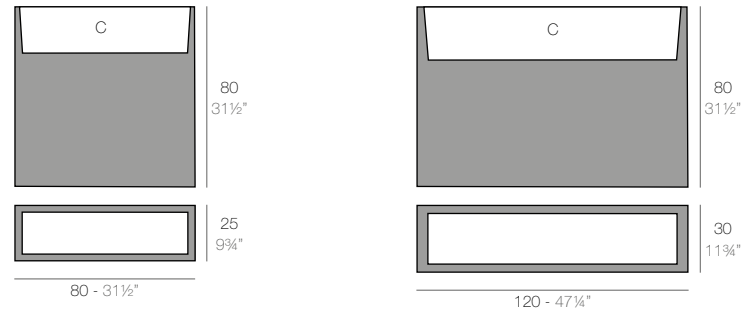

WALL

WALL 80 cm
WALL 31½"

WALL 120 cm
WALL 47¼"

	Gal L	C= (d x d') x h in C= (d x d') x h cm	Basic Basic	Self-watering Autorniego	Lacquered Lacado	White Led Cab. Led Blanco Cab.	RGBW Led Cab. Led RGBW Cab.	RGBW Led Batt. Led RGBW Bat.	RGBW Led DMX Cab. Led RGBW DMX Cab.	RGBW Led DMX Batt. Led RGBW DMX Bat.
Wall 31½" x 9¾" x 31½" - Wall 80 x 25 x 80 cm	11¾" - 30	8¼" x 30" x 7¾" - 21 x 76 x 20	42425A	42425R	42425RF	42425W	42425L	42425Y	42425D	42425DY
Wall 47¼" x 11¾" x 31½" - Wall 120 x 30 x 80 cm	23½" - 60	9½" x 45" x 9¾" - 24 x 114 x 24	42430A	42430R	42430RF	42430W	42430L	42430Y	42430D	42430DY

UVE

	Gal L	C= d x h in C= d x h cm	Basic Basic	Self-watering Autorniego	Lacquered Lacado	White Led Cab. Led Blanco Cab.	RGBW Led Cab. Led RGBW Cab.	RGBW Led Batt. Led RGBW Bat.	RGBW Led DMX Cab. Led RGBW DMX Cab.	RGBW Led DMX Batt. Led RGBW DMX Bat.
Uve 47¼" x 31" x 15¾" - Uve 120 x 80 x 40 cm	5½ + 5½ - 20 + 20	13" x 10¾" - 33 x 27	43340A	43340R	43340RF	43340W	43340L	43340Y	43340D	43340DY