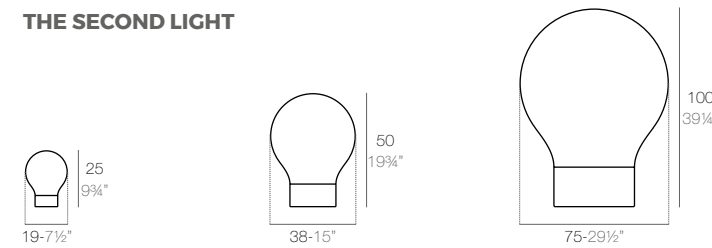

THE SECOND LIGHT

THE SECOND LIGHT Ø19 cm
THE SECOND LIGHT Ø7 1/2"

THE SECOND LIGHT Ø38 cm
THE SECOND LIGHT Ø15"

THE SECOND LIGHT Ø75 cm
THE SECOND LIGHT Ø29 1/2"

	White Led Cab. Led Blanco Cab.	RGBW Led Cab. Led RGBW Cab.	RGBW Led Batt. Led RGBW Bat.	RGBW Led DMX Cab. Led RGBW DMX Cab.	RGBW Led DMX Batt. Led RGBW DMX Bat.	Hanging Support Kit Kit Soporte Colgante
Ø7 1/2" - Ø19 cm	-	46019L	-	-	-	48000X
Ø15" - Ø38 cm	46038W	46038L	46038Y	46038D	46038DY	48000X
Ø29 1/2" - Ø75 cm	46075W	46075L	46075Y	46075D	46075DY	48000X