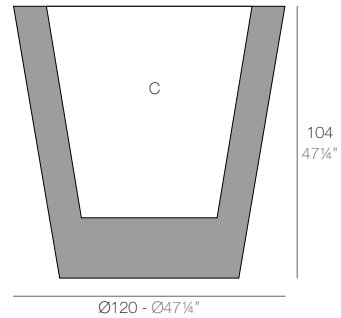

CONO Ø120 cm
CONO Ø47 1/4\"/>

	Gal L	C= Ø x h in C= Ø x h cm	Basic Basic	Self-watering Autoriego	Lacquered Lacado	White Led Cab. Led Blanco Cab.	RGBW Led Cab. Led RGBW Cab.	RGBW Led Batt. Led RGBW Bat.	RGBW Led DMX Cab. Led RGBW DMX Cab.	RGBW Led DMX Batt. Led RGBW DMX Bat.
Cono Ø19 3/4\"/>										
Cono Ø23 1/2\"/>										
Cono Ø31 1/2\"/>										
Cono Ø47 1/4\"/>