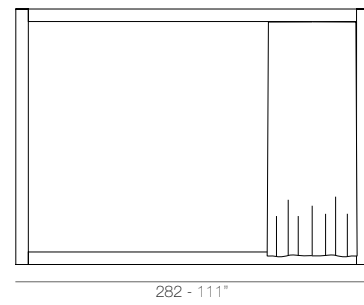

CANOPIES & PAVILIONS PÉRGOLAS Y CENADORES

VELA

COUNTERS BARRAS

FIESTA

	Basic Basic	Lacquered Lacado	White Led Cab. Led Blanco Cab.	RGBW Led Cab. Led RGBW Cab.	RGBW Led Batt. Led RGBW Bat.	RGBW Led DMX Cab. Led RGBW DMX Cab.	RGBW Led DMX Batt. Led RGBW DMX Bat.
120 Counter 120 Barra	56023	56023F	56023W	56023L	56023Y	56023D	56023DY
180 Counter 180 Barra	56001	56001F	56001W	56001L	56001Y	56001D	56001DY
Curved counter Barra curva	56002	56002F	56002W	56002L	56002Y	56002D	56002DY

	2-HPL Flat shelf set Set 2 estantes HPL	Counter top - stainless steel Cobre barra inox.	8-Wheel set with lock set Set 8 ruedas con bloqueo	Bluetooth sound system pack 200W Bluetooth sound system pack 200W
Optional Opcional	56023E	56023X	56023B	56099
	56001E	56001X	56001B	56099
	56002E	56002X	56002B	56099

COMBINATION OPTIONS - POSIBLES COMBINACIONES