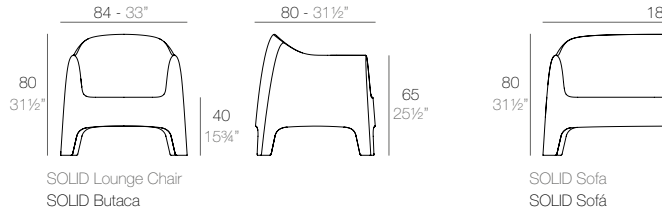

SOLID

	Basic Basic	Nautic Cushion Nautic Acolchado	Silvertex/Crevin Cushion Silvertex/Crevin Acolchado
Lounge Chair - Butaca	55023	55023CO	55023CCO
Sofa - Sofá	55022	55022CO	55022CCO