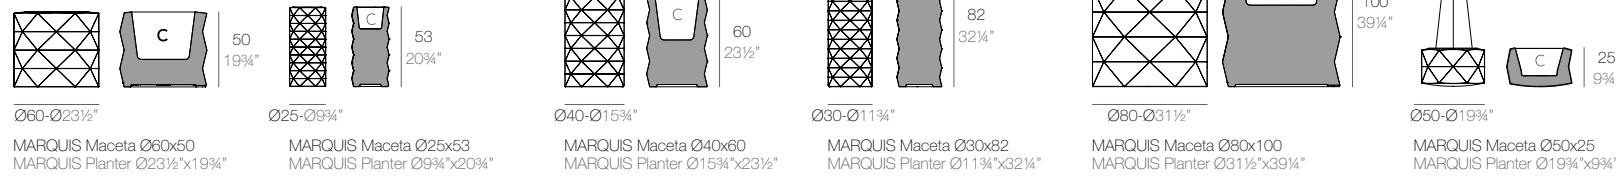

MARQUIS

	Gal L	C= Ø x h in - C= Ø x h cm	Basic Basic	Self-watering Autoriego	Lacquered Lacado	White Led Cab. Led Blanco Cab.	RGBW Led Cab. Led RGBW Cab.	RGBW Led Batt. Led RGBW Bat.	RGBW Led DMX Cab. Led RGBW DMX Cab.	RGBW Led DMX Batt. Led RGBW DMX Bat.
Planter Ø23½"x19¾" - Maceta Ø60x50	5/28 - 60	Ø17" x 12½" - Ø43 x 32	47081A	47081R	47081F	47081W	47081L	47081Y	47081D	47081DY
Planter Ø29¾"x20¾" - Maceta Ø25x53	1 - 4	Ø7" x 5½" - Ø18 x 14	47082A	47082R	47082F	47082W	47082L	47082Y	47082D	47082DY
Planter Ø15¾"x23½" - Maceta Ø40x60	6 - 23	Ø11½" x 11" - Ø29 x 28	47083A	47083R	47083F	47083W	47083L	47083Y	47083D	47083DY
Planter Ø11¾"x32¾" - Maceta Ø30x82	2/5 - 10	Ø6¾" x 8¾" - Ø22 x 22	47084A	47084R	47084F	47084W	47084L	47084Y	47084D	47084DY
Planter Ø31½"x39¾" - Maceta Ø80x100	42 - 160	Ø23¾" x 18" - Ø59 x 46	47085A	47085R	47085F	47085W	47085L	47085Y	47085D	47085DY
Hanging Planter Ø19¾"x9¾" - Maceta Colgante Ø50x25	0/8 - 3	Ø15" x 8¾" - Ø38 x 22	47086A	47086R	47086F	-	-	-	-	-