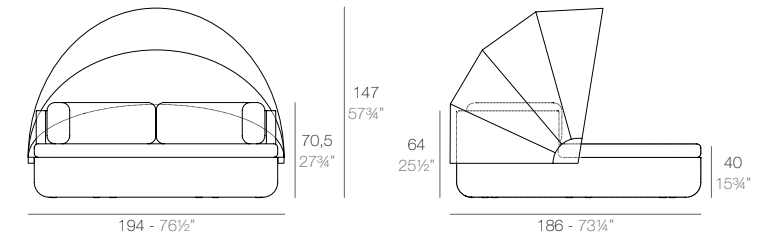

ULM Daybed cabezal fijo con parasol plegable
ULM Daybed fixed backrest with folding sunroof

	Rotation Giro	Thick cushion Grosor acolchado
Daybed fixed backrest with canopy	360°	4"
Daybed respaldo fijo con capota	360°	10

	Basic Basic	Lacquered Lacado	White Led Cab. Led Blanco Cab.	RGBW Led Cab. Led RGBW Cab.	RGBW Led Batt. Led RGBW Bat.	RGBW Led DMX Cab. Led RGBW DMX Cab.	RGBW Led DMX Batt. Led RGBW DMX Bat.
Daybed	54139	54139F	54139W	54139L	54139Y	54139D	54139DY
Daybed with sunroof Daybed con parasol	54136	54136F	54136W	54136L	54136Y	54136D	54136DY
Daybed reclining backrest Daybed reclinable	54181	54181F	54181W	54181L	54181Y	54181D	54181DY
Daybed reclining backrest with folding sunroof Daybed reclinable con parasol plegable	54189	54189F	54189W	54189L	54189Y	54189D	54189DY
Daybed fixed backrest Daybed cabezal fijo	54182	54182F	54182W	54182L	54182Y	54182D	54182DY
Daybed fixed backrest with folding sunroof Daybed cabezal fijo con parasol plegable	54190	54190F	54190W	54190L	54190Y	54190D	54190DY

Optional Opcional	Bluetooth sound system pack 200W Bluetooth sound system pack 200W	4-Pillow pack 23 1/2"x23 1/2" Pack 4 cojines 60x60cm	Side table Mesa auxiliar
	54099	54101	-
	54099	54101	-
	54099	54101	54207
	54099	54101	54207
	54099	54101	54207
	54099	54101	54207