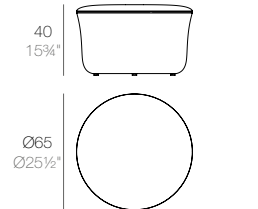

SUAVE Puff Ø65x40cm
SUAVE Ottoman Ø65x40cm
ref. 67007