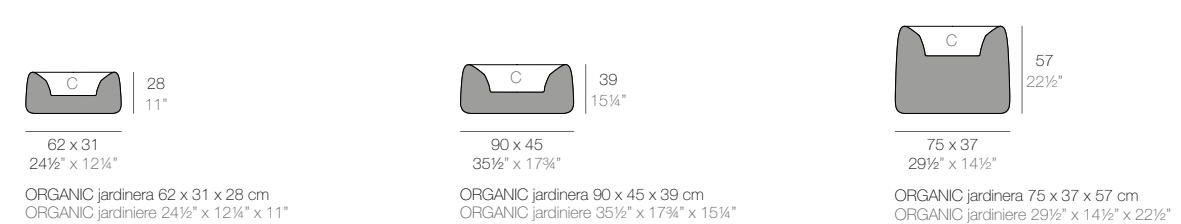

ORGANIC JARDINERAS

	Gal L	C= Ø x h in C= Ø x h cm	Basic Basic	Self-watering Autorriego	Lacquered Lacado	White Led Cab. Led Blanco Cab.	RGBW Led Cab. Led RGBW Cab.	RGBW Led Batt. Led RGBW Bat.	RGBW Led DMX Cab. Led RGBW DMX Cab.	RGBW Led DMX Batt. Led RGBW DMX Bat.
Jardiniere 24 1/2"x12 1/4"x11" - Jardinera 62x31x28 cm	2 - 8	7 1/2" x 14 1/2" x 4" - 19 x 37 x 10	42317A	42317R	42317RF	42317W	42317L	42317Y	42317D	42317DY
Jardiniere 35 1/2"x17 3/4"x15 1/4" - Jardinera 90x45x39 cm	4 1/4 - 16	10 1/2" x 20 3/4" x 7 3/4" - 27 x 53 x 20	42318A	42318R	42318RF	42318W	42318L	42318Y	42318D	42318DY
Jardiniere 29 1/2"x14 1/2"x22 1/2" - Jardinera 75x37x57 cm	4 1/4 - 16	9" x 17 3/4" x 5 1/2" - 23 x 45 x 14	42319A	42319R	42319RF	42319W	42319L	42319Y	42319D	42319DY