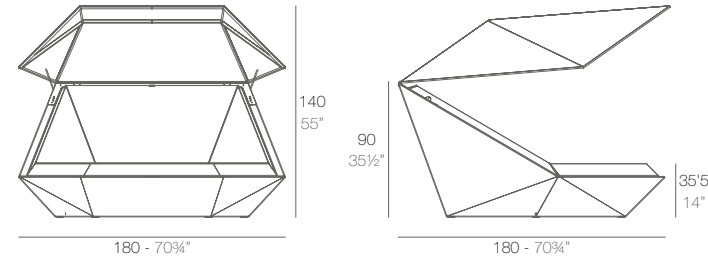

FAZ Daybed con parasol
FAZ Daybed with parasol

	Open Abierto	Close Cerrado	Rotation Giro	Thick cushion Grosor acolchado
Daybed with parasol	55"	35 1/2"	360°	3 1/4"
Daybed con parasol	140	90	360°	8

Optional Opcional	Bluetooth sound system pack 200W Bluetooth sound system pack 200W	4-Pillow pack 23 1/2"x23 1/2" Pack 4 cojines 60x60cm
	54099	54101
	54099	54101