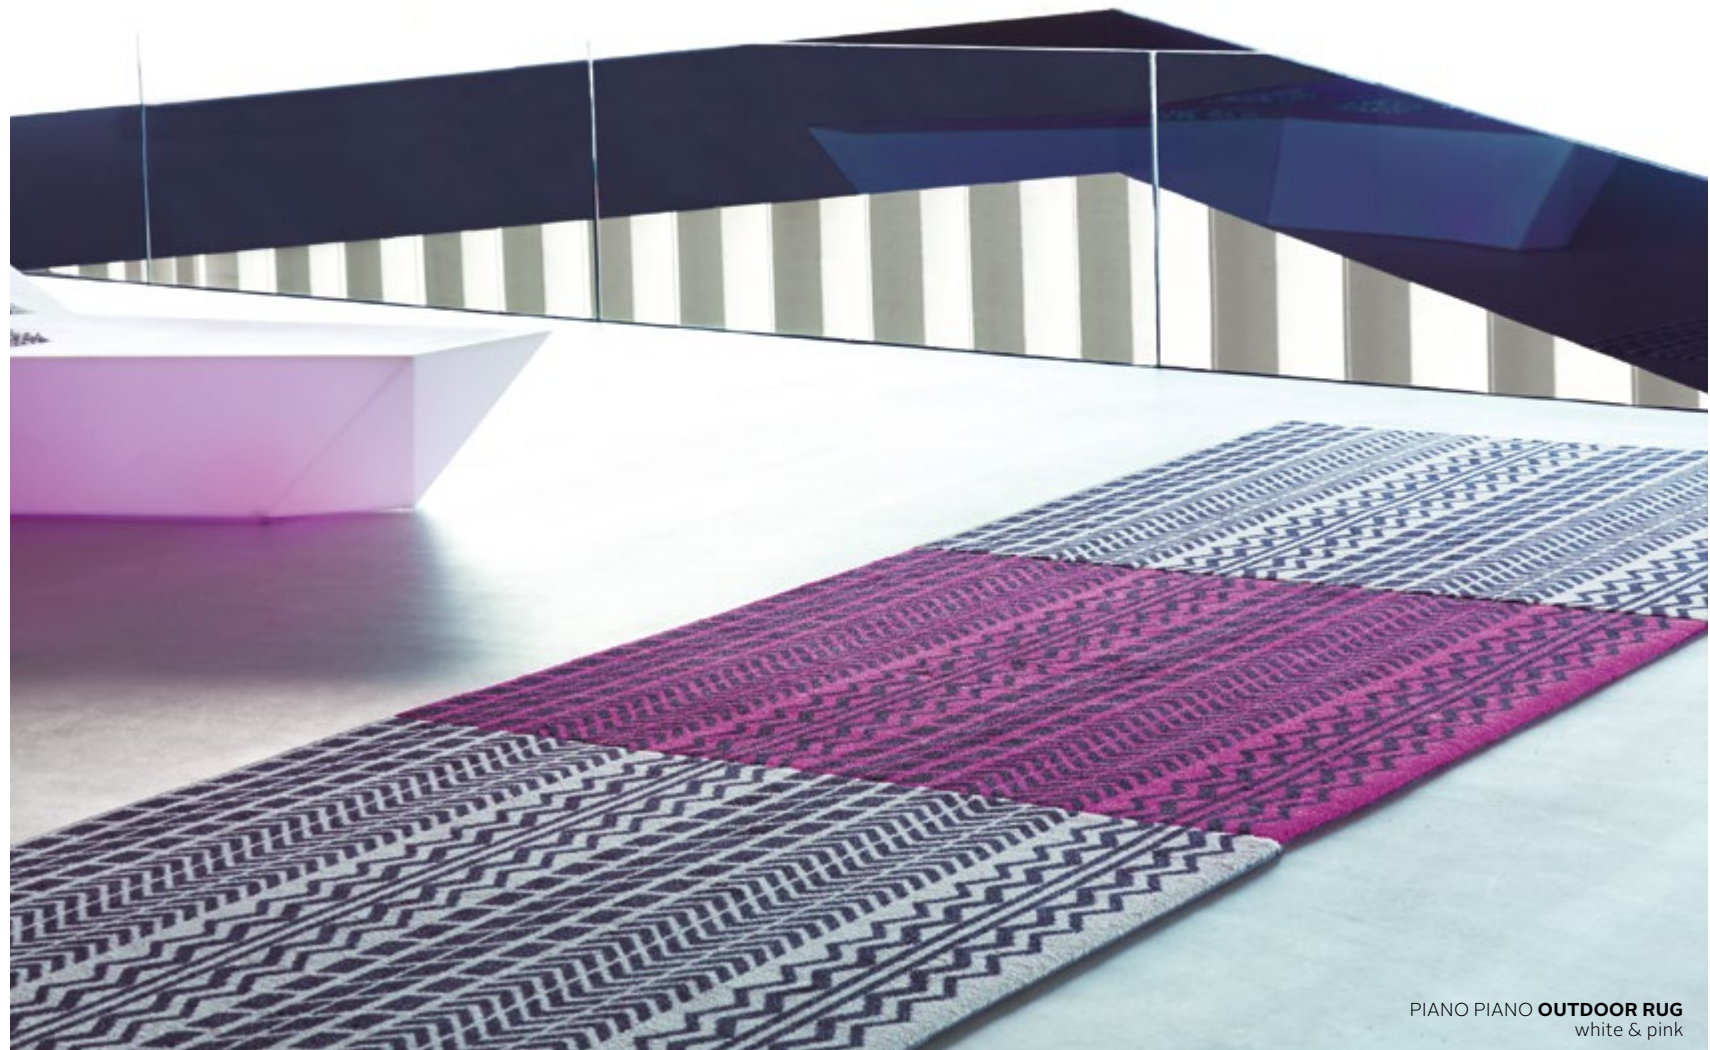

PIANO -PIANO

OUTDOOR RUG
by Teresa Sapey

PIANO PIANO **OUTDOOR RUG**
white & pink