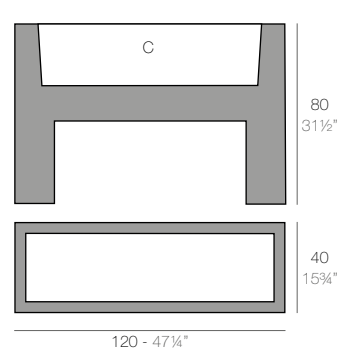

MURO

MURO 120 x 80 x 40 cm
MURO 47¼" x 31½" x 15¾"

	Gal L	C= d x h in C= d x h cm	Basic Basic	Self-watering Autorniego	Lacquered Lacado	White Led Cab. Led Blanco Cab.	RGBW Led Cab. Led RGBW Cab.	RGBW Led Batt. Led RGBW Bat.	RGBW Led DMX Cab. Led RGBW DMX Cab.	RGBW Led DMX Batt. Led RGBW DMX Bat.
Muro 47¼" x 31½" x 15¾" - Muro 120 x 80 x 40 cm	24 - 90	43¾" x 12¾" x 12¾" - 111 x 31 x 31	42620A	42620R	42620RF	42620W	42620L	42620Y	42620D	42620DY