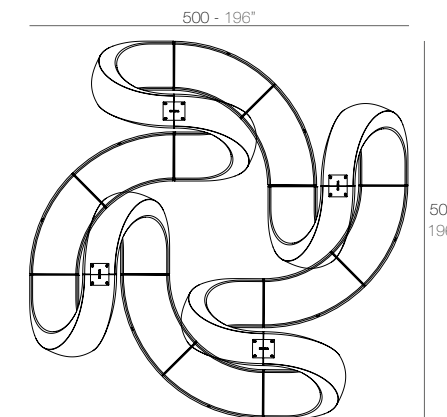

4 x 60007 AND - AND
8 x 60006 AND Banco - AND Bench