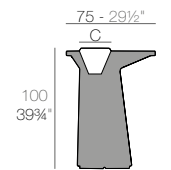

MOMA

MOMA Mesa Alta
MOMA Bar Table

	Gal L	C (d x h) in C (a x h) cm	Basic Basic	Self-Watering Autoriego	Lacquered Lacado	White Led Cab. Led Blanco Cab.	RGBW Led Cab. Led RGBW Cab.	RGBW Led Batt. Led RGBW Bat.	RGBW Led DMX Cab. Led RGBW DMX Cab.	RGBW Led DMX Batt. Led RGBW DMX Bat.
Bar Table - Mesa Alta	1 3/4"-7	7 3/4" x 7 3/4" - 20 x 20	45075A	45075R	45075F	45075W	45075L	45075Y	45075D	45075DY