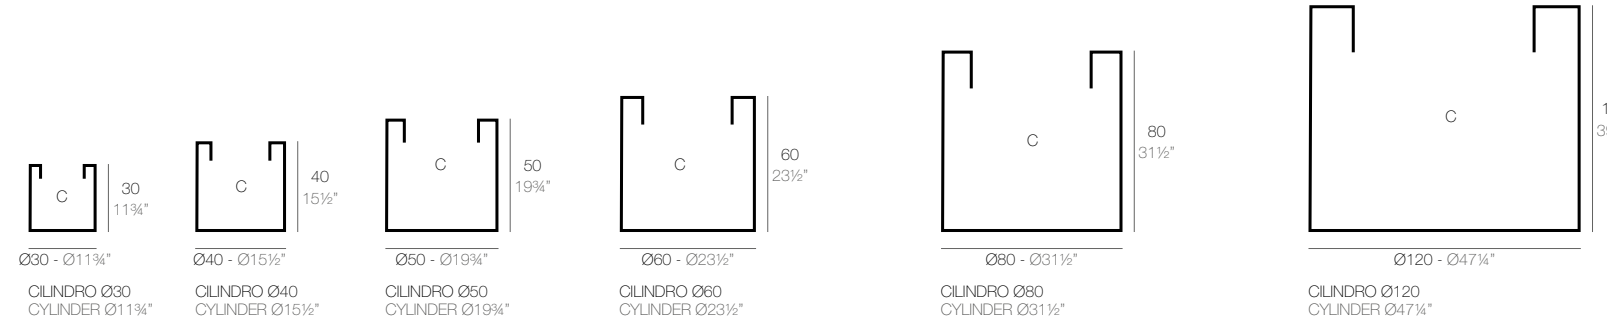

CILINDRO Ø30 CYLINDER Ø11 3/4\"/>

	Gal L	C= Ø x h in C= Ø x h cm	Simple Simple	Simple Lacquered Lacado Simple
Cylinder Ø11 3/4\"/>				
Cylinder Ø15 1/2\"/>				
Cylinder Ø19 3/4\"/>				
Cylinder Ø23 1/2\"/>				
Cylinder Ø31 1/2\"/>				
Cylinder Ø47 1/4\"/>				

*All the measurements on the drawings are in Centimeters and Inches.