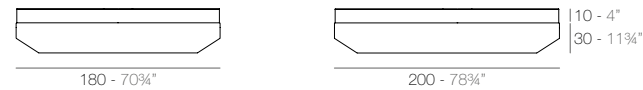

VELA Daybed basic cuadrado. Giro 360°. VELA Daybed basic square. Rotation 360°.