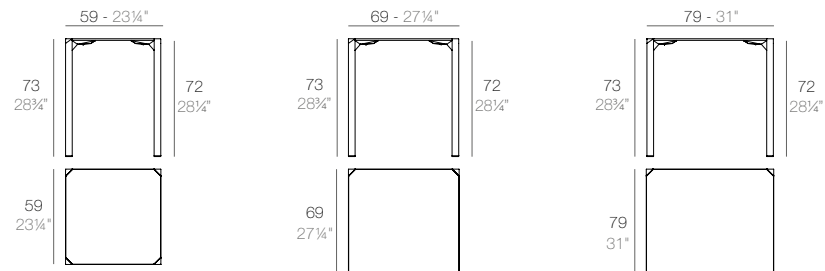

QUARTZ Mesa 59 x 59
QUARTZ Table 23¼" x 23¼"
QUARTZ Mesa 69 x 69
QUARTZ Table 27¼" x 27¼"
QUARTZ Mesa 79 x 79
QUARTZ Table 31" x 31"