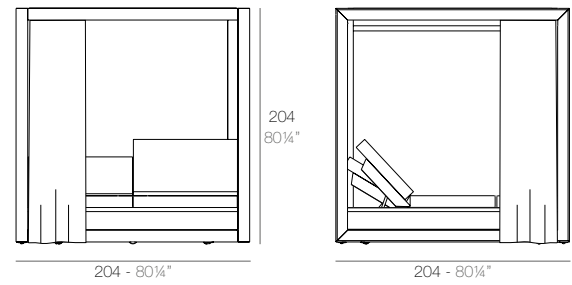

CANOPIES & PAVILIONS PÉRGOLAS Y CENADORES

VELA

VELA Pérgola con estor (daybed no incluido)
VELA Canopy with blind (daybed not included)
ref: 54115F

VELA Pérgola con cortinas (daybed no incluido)
VELA Canopy with curtain (daybed not included)
ref: 54183F