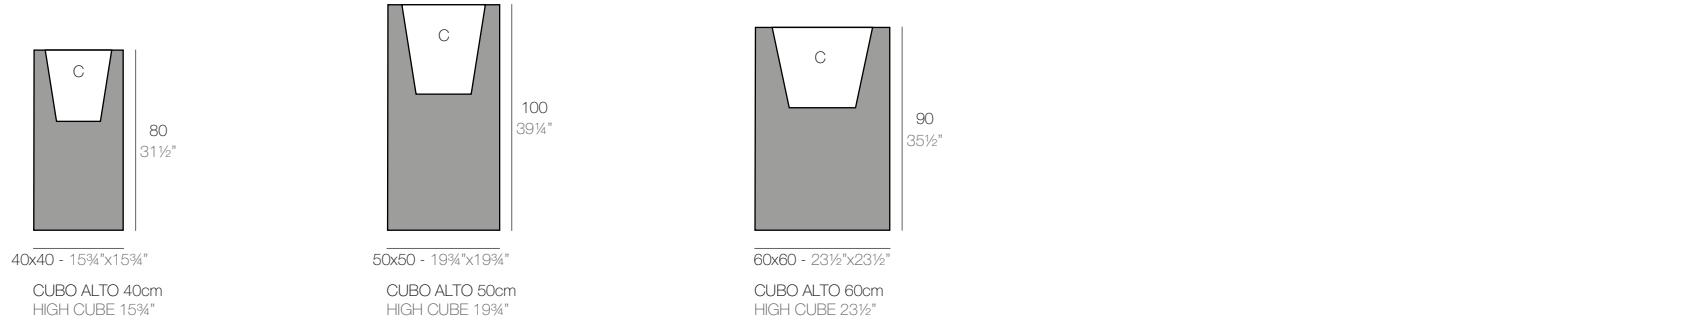

CUBO ALTO

	Gal L	C= (d x d) x h in C= (d x d) x h cm	Basic	Self-watering Autoriego	Lacquered Lacado	White Led Cab. Led Blanco Cab.	RGBW Led Cab. Led RGBW Cab.	RGBW Led Batt. Led RGBW Bat.	RGBW Led DMX Cab. Led RGBW DMX Cab.	RGBW Led DMX Batt. Led RGBW DMX Bat.
High Cube 15 3/4" x 15 3/4" x 31 1/2" - Cubo Alto 40 x 40 x 80 cm	7 1/2 - 24	(11 3/4" x 11 3/4") x 13" - (30 x 30) x 33	41441A	41441R	41441RF	41441W	41441L	41441Y	41441D	41441DY
High Cube 19 3/4" x 19 3/4" x 39 1/4" - Cubo Alto 50 x 50 x 100 cm	12 1/2 - 47	(15" x 15") x 16 1/4" - (38 x 38) x 41	41451A	41451R	41451RF	41451W	41451L	41451Y	41451D	41451DY
High Cube 23 1/2" x 23 1/2" x 35 1/2" - Cubo Alto 60 x 60 x 90 cm	19 - 72	(18" x 18") x 18" - (46 x 46) x 46	41460A	41460R	41460RF	41460W	41460L	41460Y	41460D	41460DY