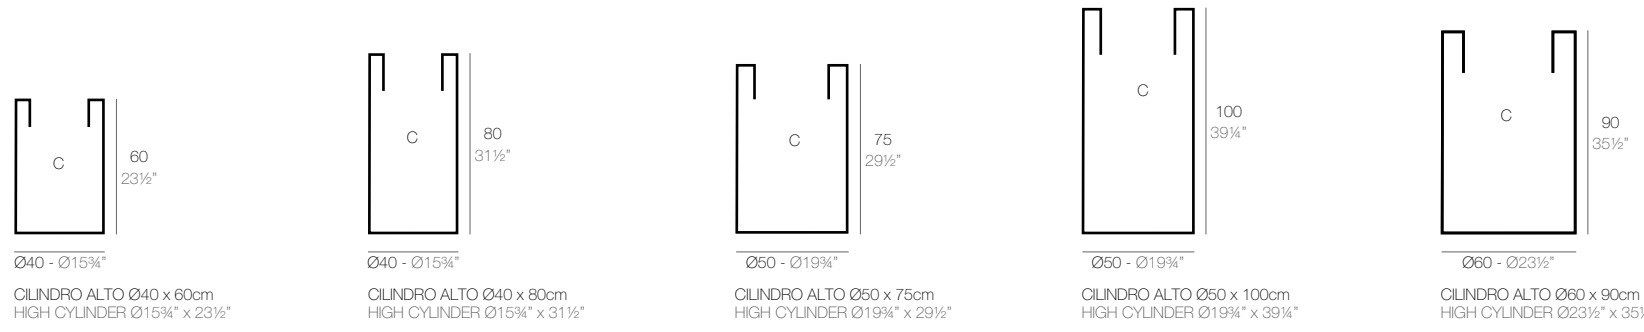

| | Gal L | C= (d x d) x h in C= (d x d) x h cm | Simple Simple | Simple Lacquered Lacado Simple |
|---|-------------|--|------------------|-----------------------------------|
| Cube 11 3/4" x 11 3/4" x 11 3/4" - Cubo 30 x 30 x 30 cm | 7 - 26 | 9 1/2" x 11 3/4" - 24 x 30 | 41330 | 41330F |
| Cube 15 3/4" x 15 3/4" x 15 3/4" - Cubo 40 x 40 x 40 cm | 16 1/2 - 62 | 12 1/2" x 15 3/4" - 32 x 40 | 41340 | 41340F |
| Cube 19 3/4" x 19 3/4" x 19 3/4" - Cubo 50 x 50 x 50 cm | 33 - 125 | 15 3/4" x 19 3/4" - 40 x 50 | 41350 | 41350F |
| Cube 23 1/2" x 23 1/2" x 23 1/2" - Cubo 60 x 60 x 60 cm | 56 - 121 | 18" x 18" - 48 x 60 | 41360 | 41360F |
| Cube 31 1/2" x 31 1/2" x 31 1/2" - Cubo 80 x 80 x 80 cm | 134 - 510 | 25 1/2" x 31 1/2" - 64 x 80 | 41380 | 41380F |