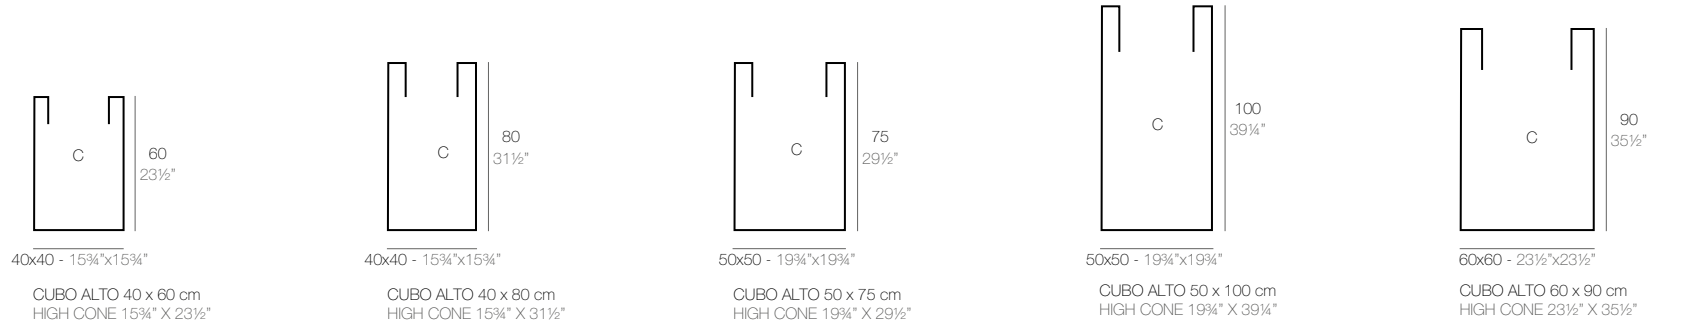

Gal L	C= (d x d) x h in C= (d x d) x h cm	Simple Simple	Simple Lacquered Lacado Simple
High Cone 15 3/4" x 23 1/2" - Cubo Alto 40 x 60 cm	25 - 94	(14 1/2" x 14 1/2") x 23 1/2" - (32 x 30) x 60	41440	41440F
High Cone 15 3/4" x 31 1/2" - Cubo Alto 40 x 80 cm	33 1/2 - 127	(11 3/4" x 11 3/4") x 31 1/2" - (30 x 30) x 80	41441	41441F
High Cone 19 3/4" x 29 1/2" - Cubo Alto 50 x 75 cm	48 1/2 - 184	(15 3/4" x 15 3/4") x 29 1/2" - (40 x 40) x 75	41450	41450F
High Cone 19 3/4" x 39 1/4" - Cubo Alto 50 x 100 cm	66 - 249	(15" x 15") x 39 1/4" - (38 x 38) x 100	41451	41451F
High Cone 23 1/2" x 35 1/2" - Cubo Alto 60 x 90 cm	84 1/2 - 320	(19" x 19") x 35 1/2" - (48 x 48) x 90	41460	41460F