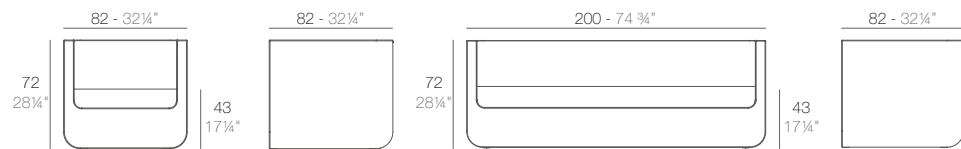

ULM

ULM Butaca
ULM Lounge Chair

ULM Sofá
ULM Sofa

	Basic Basic	Lacquered Lacado	White Led Cab. Led Blanco Cab.	RGBW Led Cab. Led RGBW Cab.	RGBW Led DMX Cab. Led RGBW DMX Cab.	RGBW Led Batt. Led RGBW Bat.	RGBW Led DMX Batt. Led RGBW DMX Batt.
Lounge Chair - Butaca	54134	54134F	54134W	54134L	54134D	54134Y	54134DY
Sofa - Sofá	54135	54135F	54135W	54135L	54135D	54135Y	54135DY