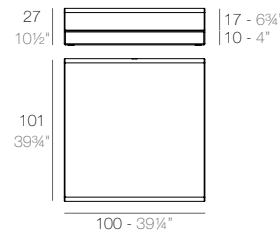

PIXEL Puff
PIXEL Ottoman