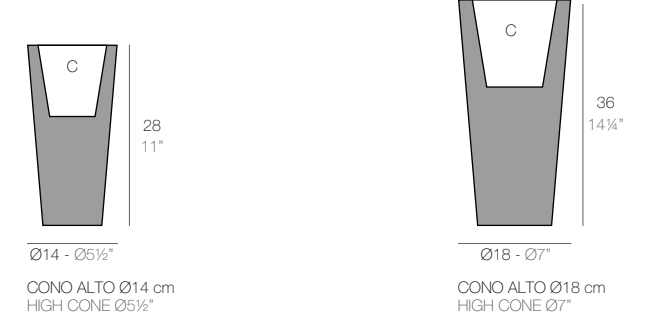

CONO ALTO NANO

	Gal L	C = d x h in C = d x h cm	Nano Nano	Nano Lacquered Lacado Nano	Nano Led Nano Led
High Cone Ø5 1/2" x 11" - Cono Alto Ø14 x 28 cm	1/2 - 1 1/2	Ø4 1/2" x 7" - Ø11 x 18	40514A	40514F	40514W
High Cone Ø7" x 14 1/4" - Cono Alto Ø18 x 36 cm	1 - 3	Ø7" x 9" - Ø14 x 23	40518A	40518F	40518W