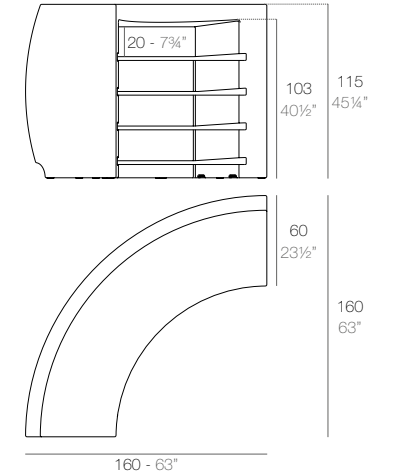

FIESTA Barra curva
FIESTA Curved counter

	2-HPL Flat shelf set Set 2 estantes HPL	Counter top - stainless steel Cobre barra inox.	8-Wheel set with lock set Set 8 ruedas con bloqueo	Bluetooth sound system pack 200W Bluetooth sound system pack 200W
Optional Opcional	56023E	56023X	56023B	56099
	56001E	56001X	56001B	56099
	56002E	56002X	56002B	56099