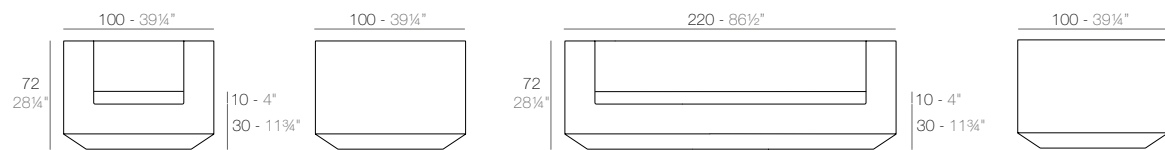

VELA

VELA Butaca
VELA Lounge Chair

VELA Sofá
VELA Sofa

	Basic Basic	Lacquered Lacado	White Led Cab. Led Blanco Cab.	RGBW Led Cab. Led RGBW Cab.	RGBW Led DMX Cab. Led RGBW DMX Cab.	RGBW Led Batt. Led RGBW Bat.	RGBW Led DMX Batt. Led RGBW DMX Batt.
Lounge Chair - Butaca	54023	54023F	54023W	54023L	54023D	54023Y	54023DY
Sofa - Sofá	54170	54170F	54170W	54170L	54170D	54170Y	54170DY