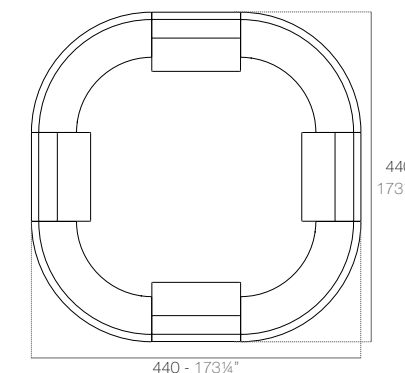

4 x 56023 120 Barra - 120 Counter
4 x 56002 Barra curva - Curved counter