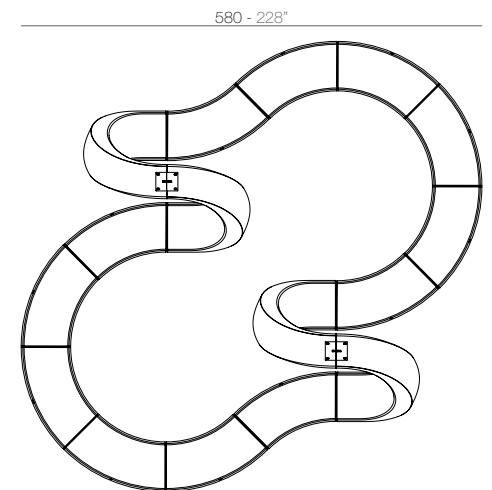

2 x 60007 AND - AND
12 x 60006 AND Banco - AND Bench