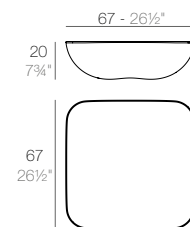

PILLOW

PILLOW Mesa Baja
PILLOW Low Table

	Basic Basic	Lacquered Lacado	White Led Cab. Led Blanco Cab.	RGBW Led Cab. Led RGBW Cab.	RGBW Led DMX Cab. Led RGBW DMX Cab.	RGBW Led Batt. Led RGBW Bat.	RGBW Led DMX Batt. Led RGBW DMX Bat.
Low Table Mesa Baja	55002	55002F	55002W	55002L	55002D	55002Y	55002DY