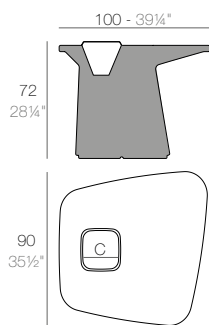

MOMA

MOMA Mesa
MOMA Table

Table - Mesa	Gal L	C (d x h) in C (a x h) cm	Basic Basic	Self-Watering Autorriego	Lacquered Lacado	White Led Cab. Led Blanco Cab.	RGBW Led Cab. Led RGBW Cab.	RGBW Led DMX Cab. Led RGBW DMX Cab.	RGBW Led Batt. Led RGBW Bat.	RGBW Led DMX Batt. Led RGBW DMX Bat.
	1¾" - 7	7¾" x 7¾" - 20 x 20	45100A	45100R	45100F	45100W	45100L	45100D	45100Y	45100DY