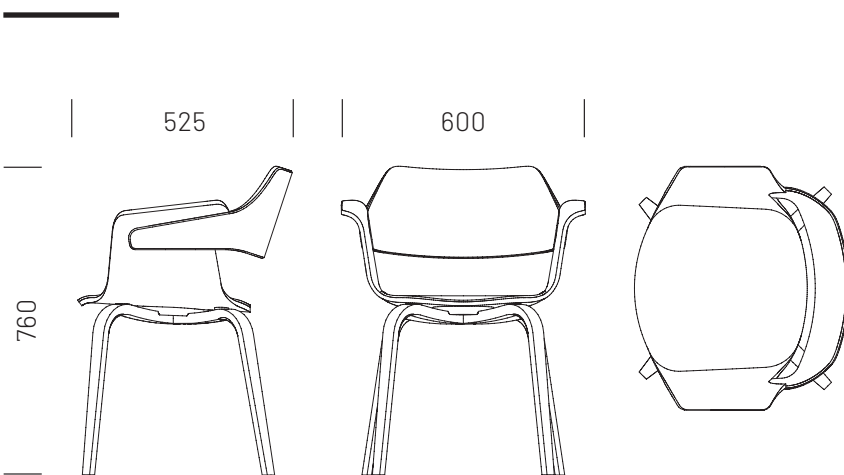

Dimensions:

525 × 600 × 760 mm (L×W×H)

Seat height: 450 mm

Seat width: 400 mm

Seat depth: 425 mm

Weight: 6,5 kg

Order number: 40000

Certificates: