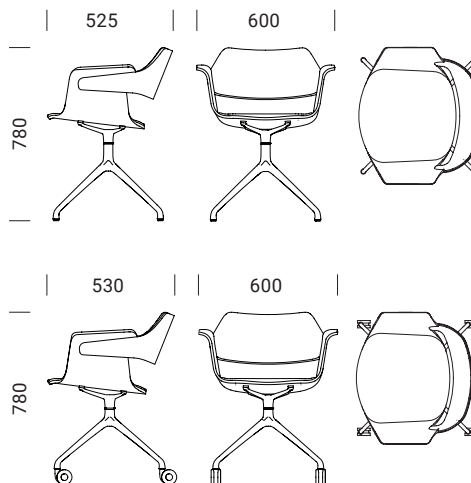

### Dimensions:

■ Armchair with swivel base  
525 × 600 × 780 mm (L×W×H)  
Seat height: 450 mm  
Seat width: 400 mm  
Seat depth: 425 mm  
Weight: 10,3 kg

■ Armchair with swivel base & castors  
530 × 600 × 780 mm (L×W×H)  
Seat height: 450 mm  
Seat width: 400 mm  
Seat depth: 425 mm  
Weight: 10,8 kg