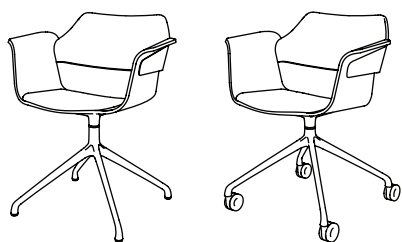

## Flagship

*Armchair with swivel base, 2018*

# Flagship

Armchair with swivel base, 2018

## Flagship Armchair with swivel base

Designer: András Kerekgyártó

The Flagship armchairs convey the natural warmth and character of wood, but are soft in their shape and thus conform well to the human body. Coupled with swivel legs, the armchairs are ideally suited for domestic, contract and corporate environments as well.

### Dimensions:

■ Armchair with swivel base  
525 × 600 × 780 mm (L×W×H)  
Seat height: 450 mm  
Seat width: 400 mm  
Seat depth: 425 mm  
Weight: 10,3 kg

■ Armchair with swivel base & castors  
530 × 600 × 780 mm (L×W×H)  
Seat height: 450 mm  
Seat width: 400 mm  
Seat depth: 425 mm  
Weight: 10,8 kg