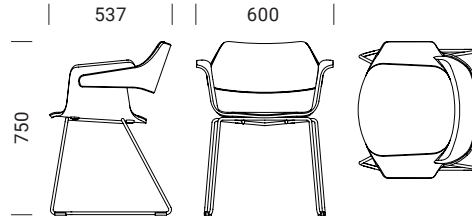

Dimensions:

537 × 600 × 750 mm (L×W×H)

Seat height: 450 mm

Seat width: 400 mm

Seat depth: 425 mm

Weight: 9 kg

Materials & color options

Shell and legs