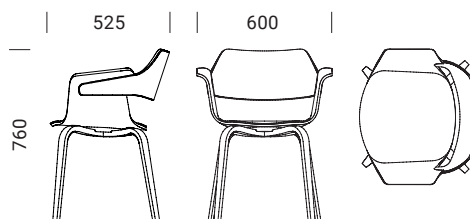

### Dimensions:

525 × 600 × 760 mm (L×W×H)

Seat height: 450 mm

Seat width: 400 mm

Seat depth: 425 mm

Weight: 6,2 kg